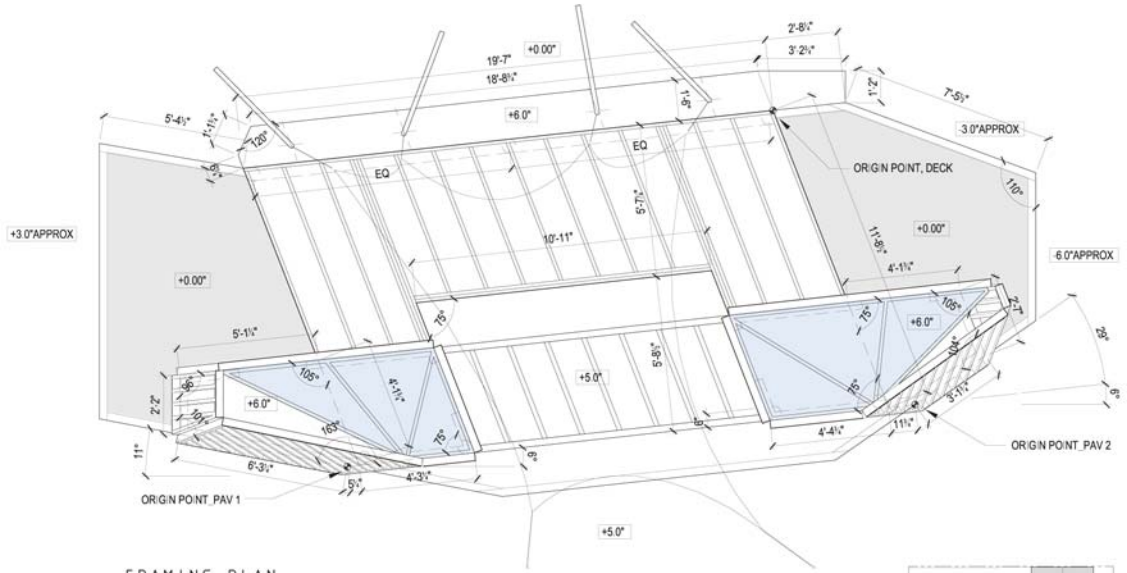

PAVILION FRAME TEMPLATES

FRAMING PLAN

UNIVERSITY CO-OP DAYCARE PLAY STRUCTURES
denegri bessai studio

SITE PLAN

VIEWS

EAST WEST SECTION