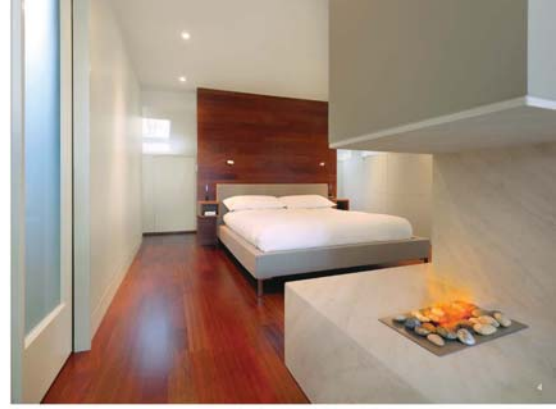

1. LONGITUDINAL SECTION 2. FRONT ELEVATION 3. REAR ELEVATION 4. MASTER BEDROOM 5. ENSUITE BATHROOM 6. ENTERTAINMENT ROOM 7. BATHROOM

CABBAGETOWN RESIDENCE