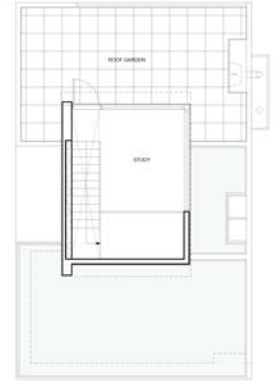

W9 HOUSES

VANCOUVER | BRITISH COLUMBIA

LIVING ROOM

MASTER BATHROOM

PERSPECTIVE RENDERING

HOUSE T : FRONT ELEVATION

HOUSE T : SECTION

HOUSE T : 1st FL PLAN

HOUSE T : 2nd FL PLAN

HOUSE T : 3rd FL PLAN

HOUSE J : FRONT ELEVATION

HOUSE J : SECTION

HOUSE J : 1st FL PLAN

HOUSE J : 2nd FL PLAN

HOUSE J : 3rd FL PLAN