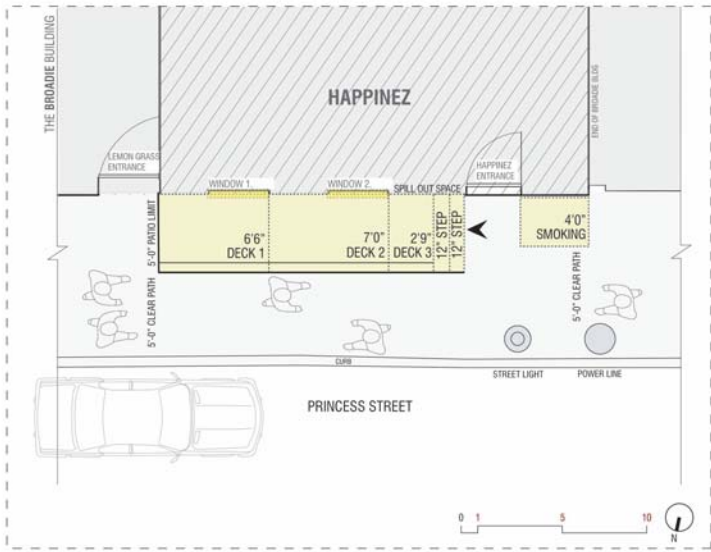

- a view from street
- b patio lighting
- c transparency through slats
- d wine glasses on lit deck
- e cantilevered bar
- f screened landscape
- g aerial photo

a	b
c	d
e	f
g	h

- a. plan
- b. elevation
- c. bar & stools
- d. view from street
- e. cantilevered bar
- f. and grain of bar
- g. screened landscape
- h. painted blue edge