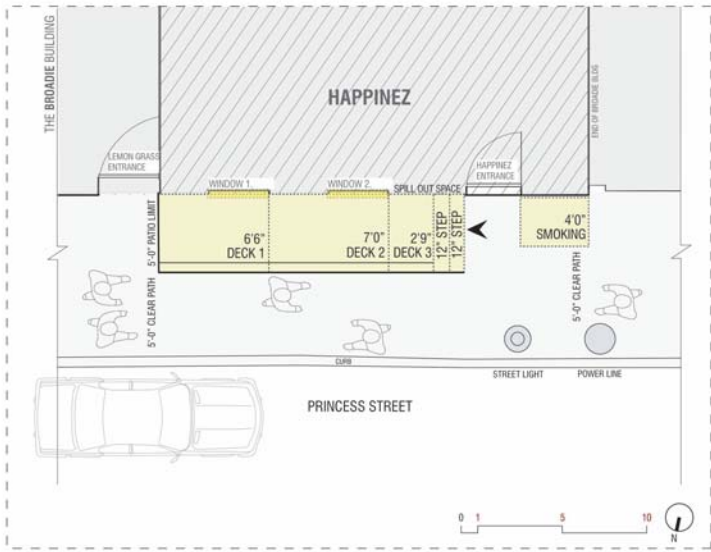

- a view from street
- b patio lighting
- c transparency through slats
- d wine glasses on lit deck
- e cantilevered bar
- f screened landscape
- g aerial photo

a	b
c	d
e	f
g	h

- a. plan
- b. elevation
- c. bar & seats
- d. view from street
- e. cantilevered bar
- f. and grain of bar
- g. screened landscape
- h. painted blue edge