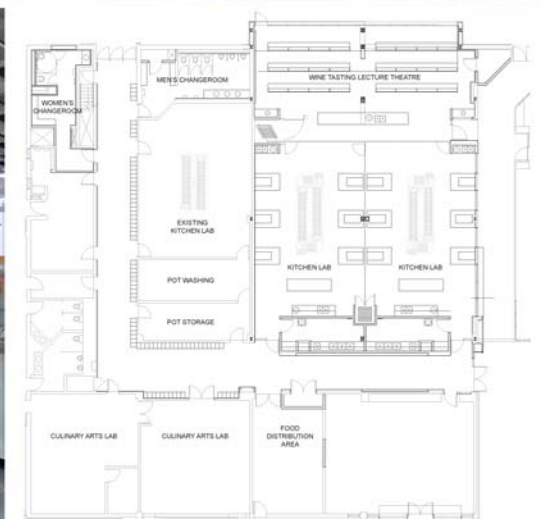

MAIN FACADE-VIEW FROM ATRIUM

SIDE PROFILE-MAIN ELEVATION

BOARDROOM

HALF-TONE PATTERN

FRONT ENTRANCE

HUMBER STUDENTS' FEDERATION

TORONTO, ON

ENTRANCE AND RECEPTION AREA

INTERIOR CORRIDOR

HUMBER
STUDENTS'
FEDERATION

CANADIAN CENTRE FOR CULINARY ARTS AND SCIENCE