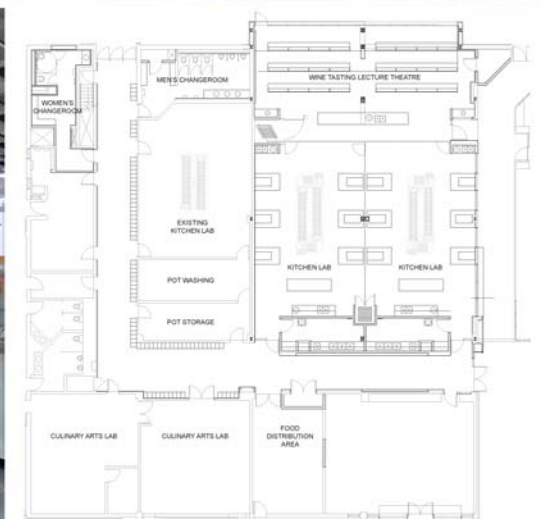

SIDE PROFILE-MAIN ELEVATION

BOARDROOM

HALF-TONE PATTERN

FRONT ENTRANCE

MAIN FACADE-VIEW FROM ATRIUM

HUMBER STUDENTS' FEDERATION

TORONTO, ON

ENTRANCE AND RECEPTION AREA

INTERIOR CORRIDOR

CANADIAN CENTRE FOR CULINARY ARTS AND SCIENCE