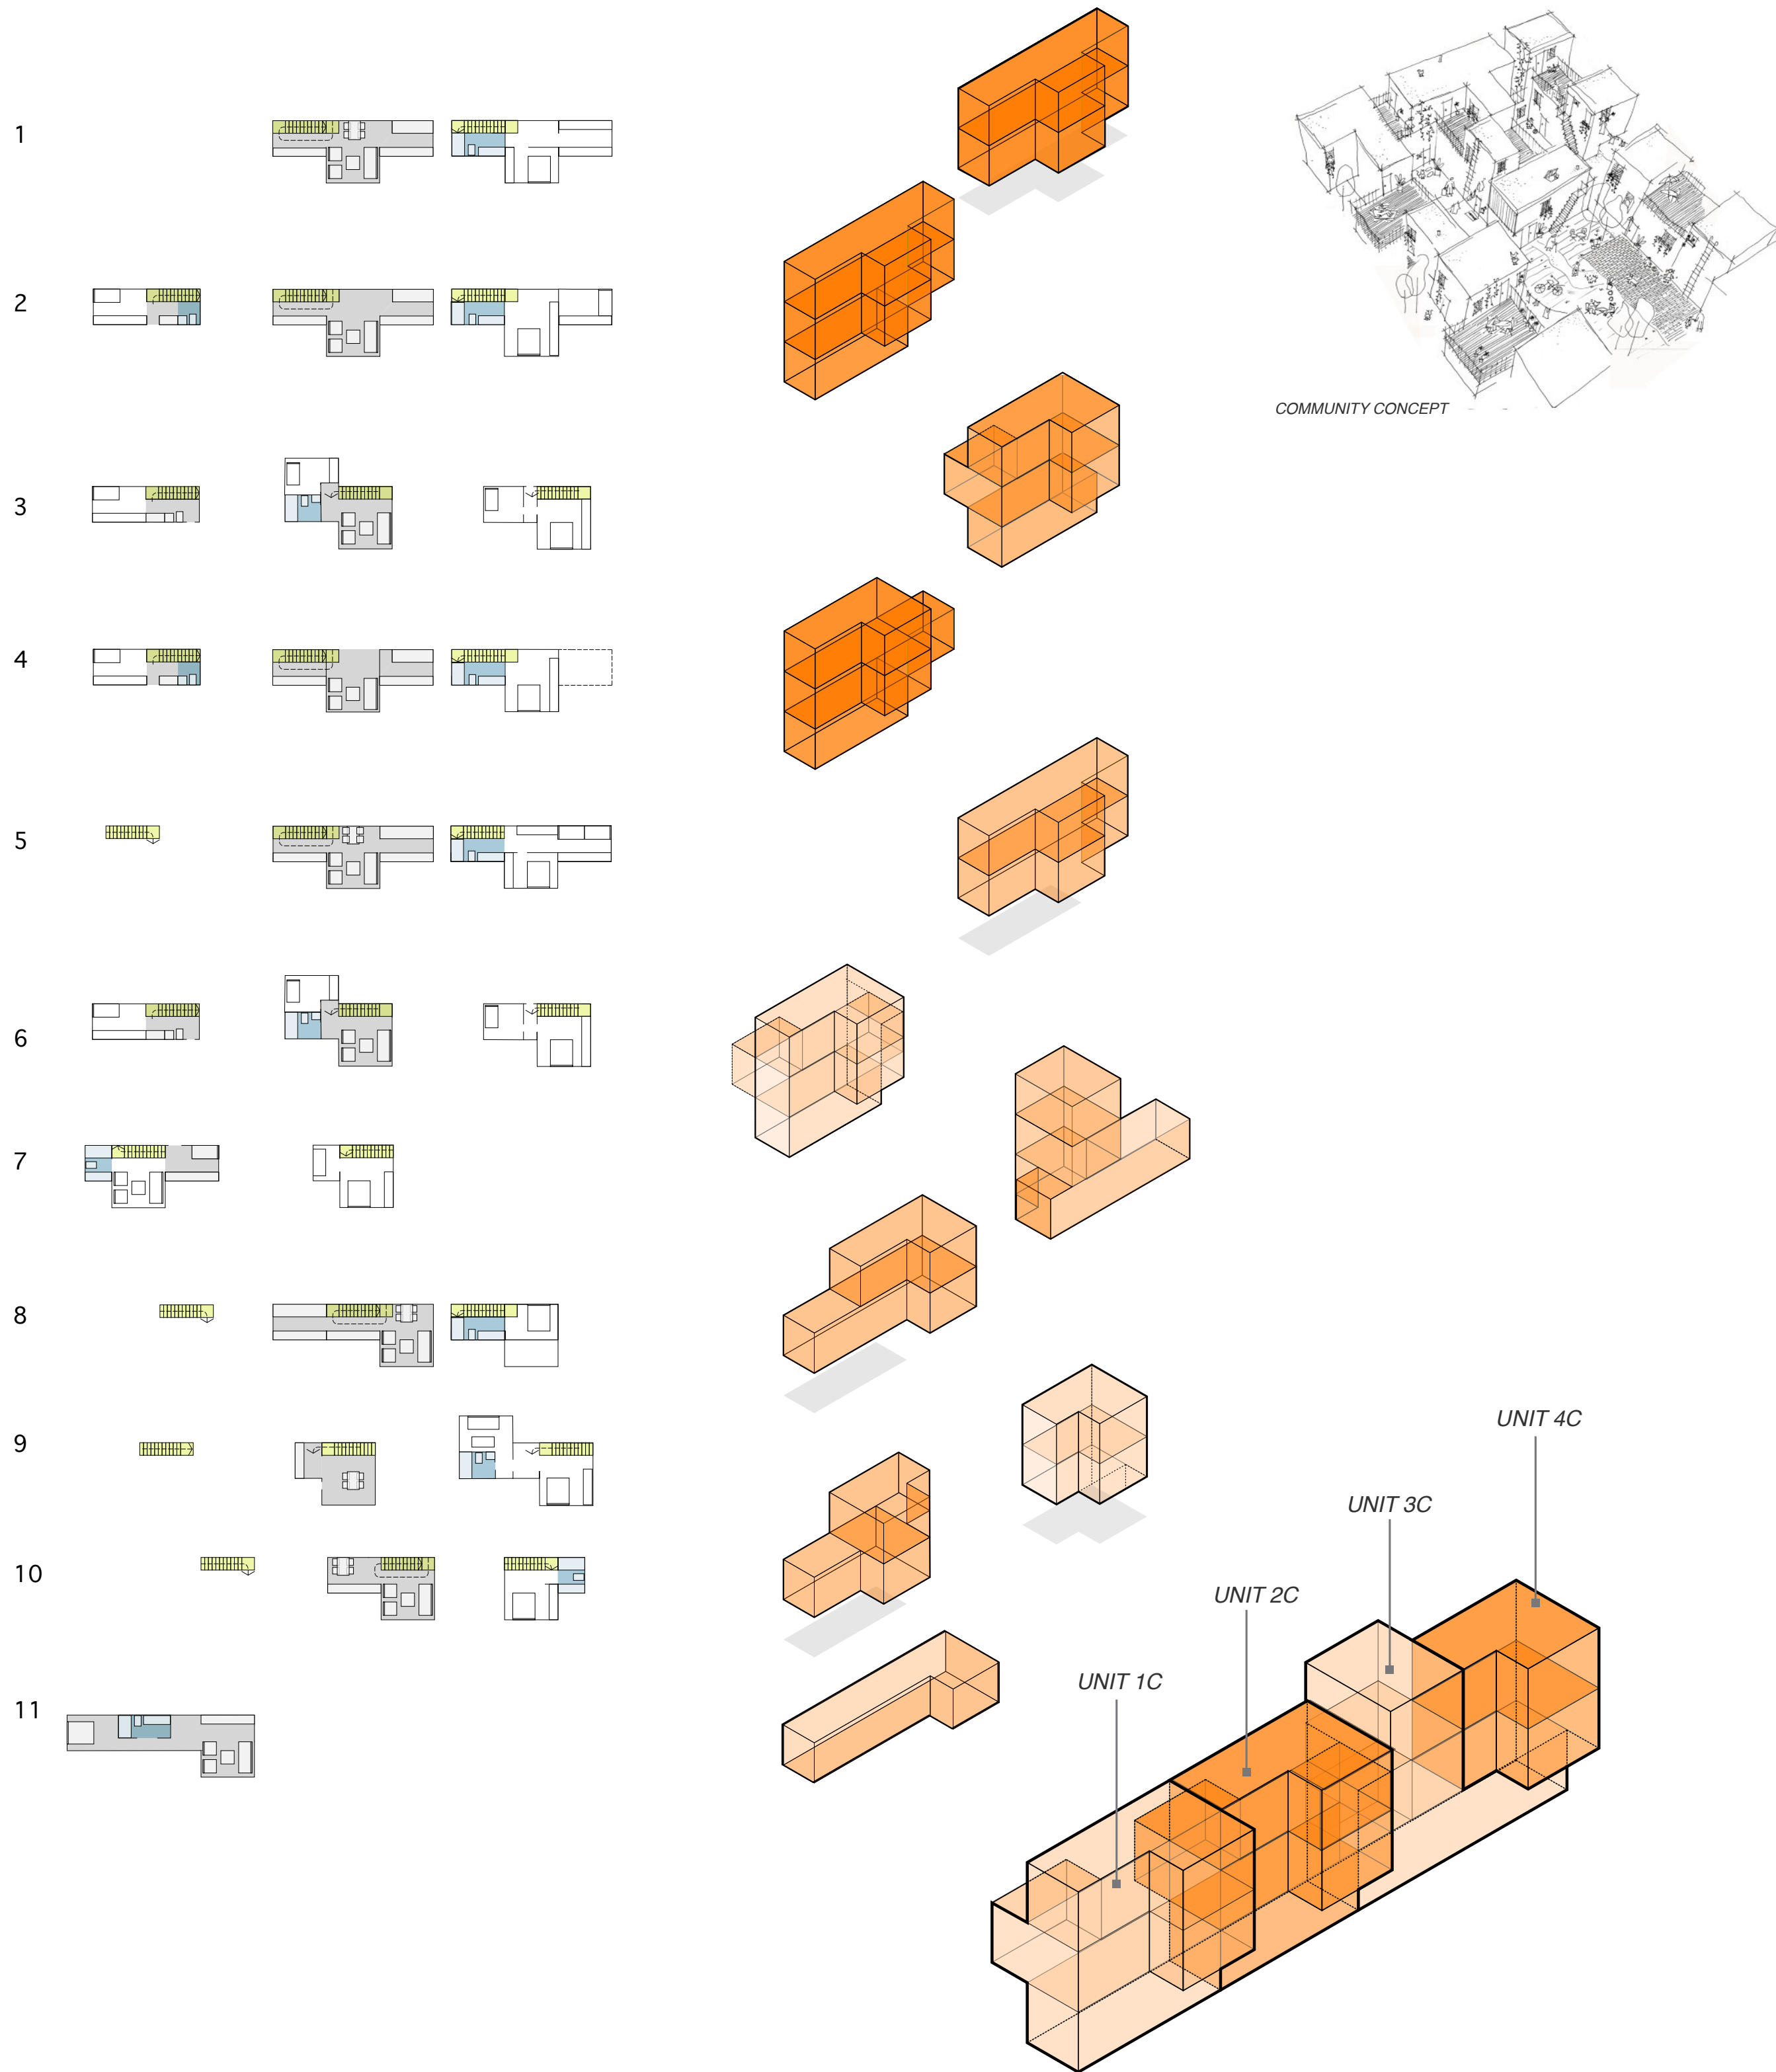

CENTRE VILLAGE

COOPERATIVE HOUSING

COHLMeyer
ARCHITECTURE
LIMITED

5 4 6 8 7 9 6
ARCHITECTURE INC

BASIC MODULES
8'-0" BASIC MODULES FORM LINEAR BARS
WITH PROJECTING 6'-0" EXTENSIONS

STAGE - ATTRACTOR/VENUE

5 4 6 8 7 9 6
ARCHITECTURE INC

ALUMINUM REFLECTORS