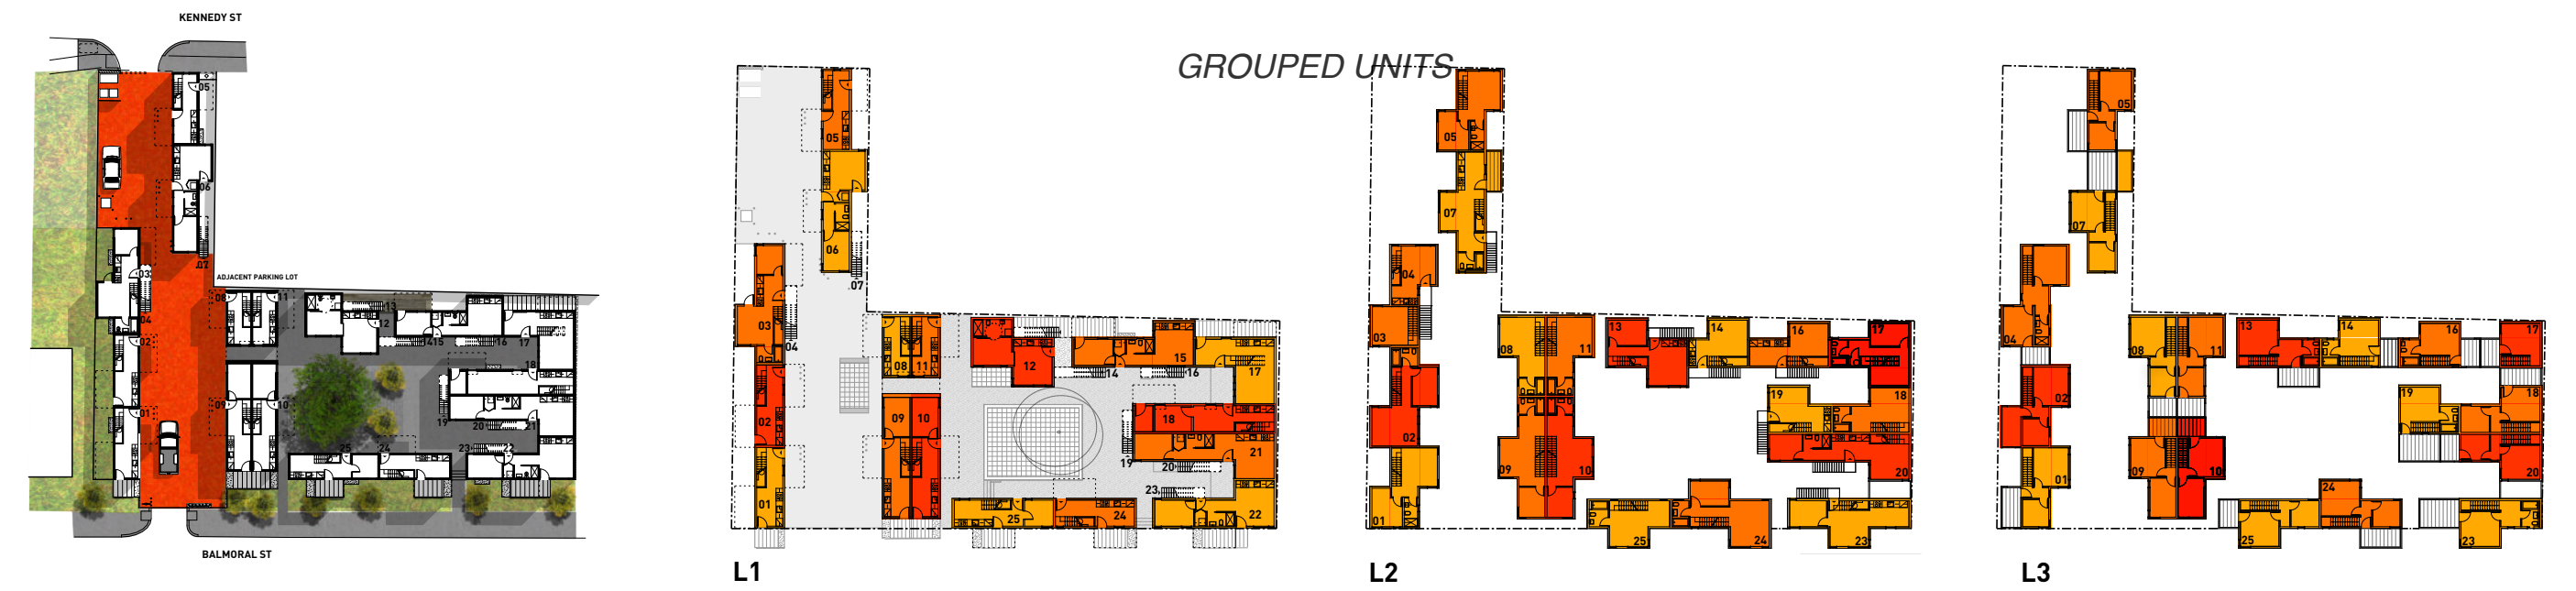

CENTRE VILLAGE

COOPERATIVE HOUSING

COHLMeyer
ARCHITECTURE
LIMITED

5 4 6 8 7 9 6
ARCHITECTURE INC

BASIC MODULES
8'-0" BASIC MODULES FORM LINEAR BARS
WITH PROJECTING 6'-0" EXTENSIONS

STAGE - ATTRACTOR/VENUE

5 4 6 8 7 9 6
ARCHITECTURE INC