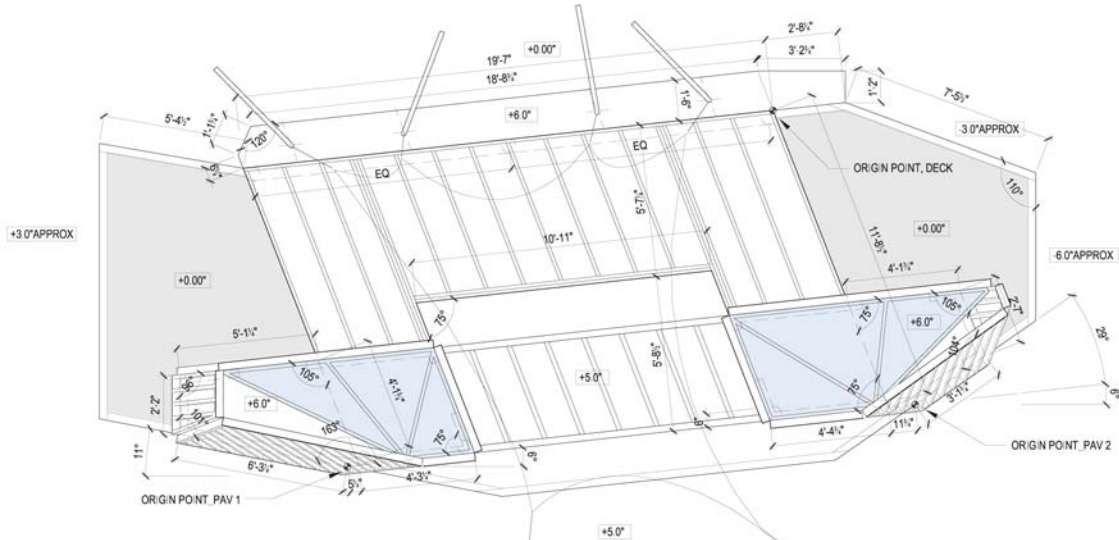

PAVILION FRAME TEMPLATES

FRAMING PLAN

UNIVERSITY CO-OP DAYCARE PLAY STRUCTURES
denegri bessai studio

SITE PLAN

VIEWS

EAST WEST SECTION