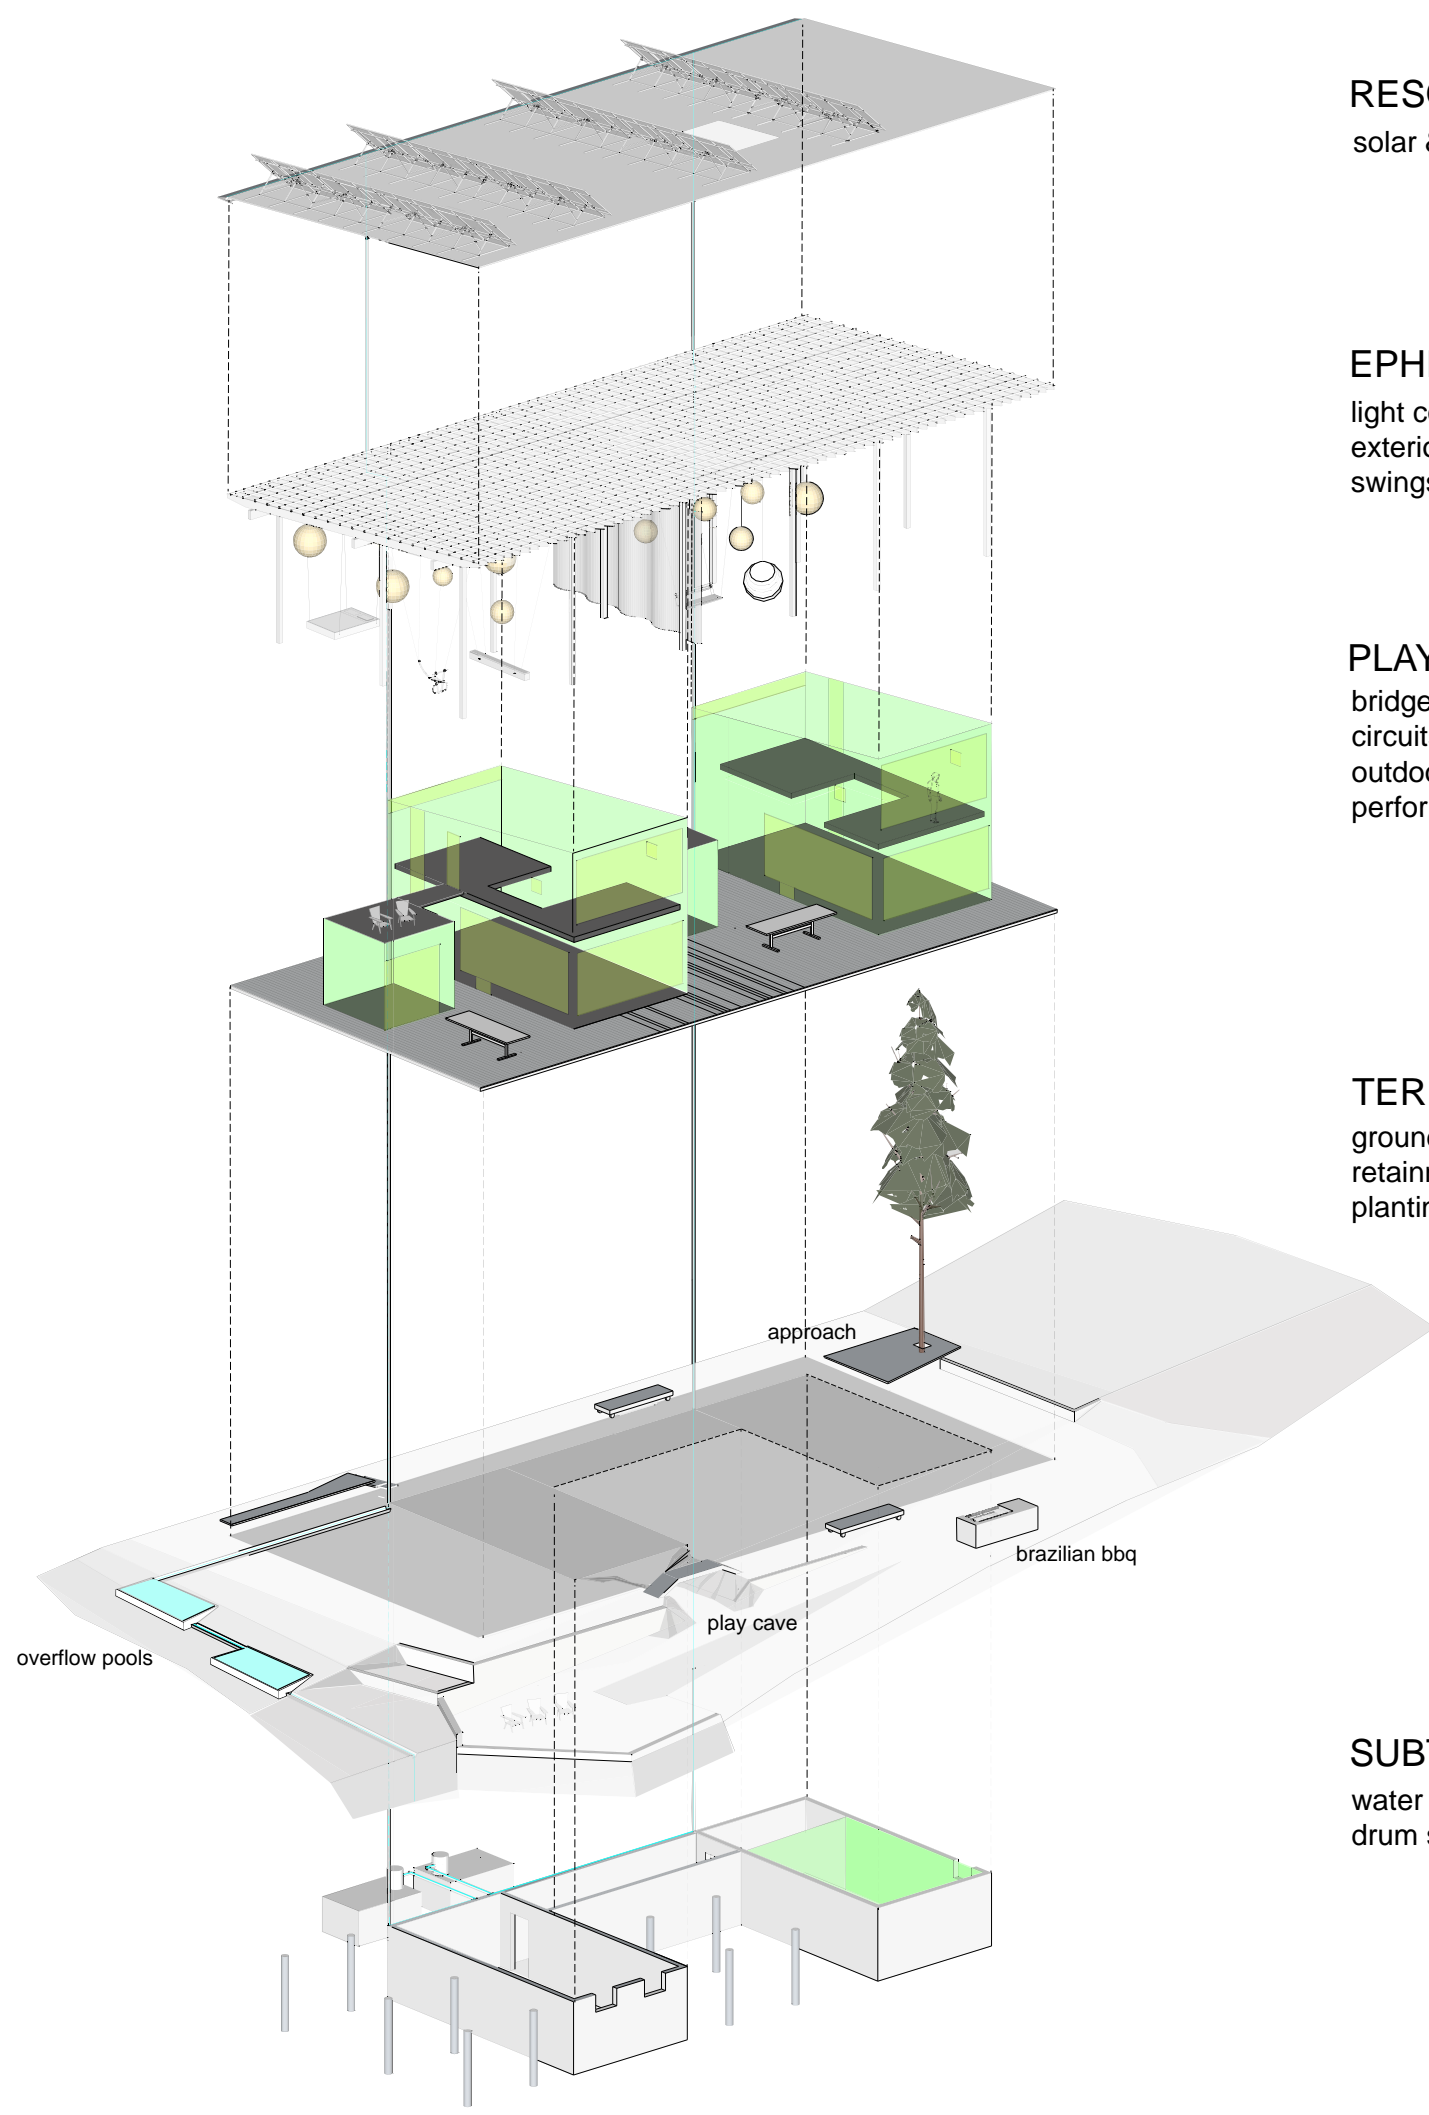

# HOUSE

McMinn + Janzen Building Studio  
Melana Janzen, Architect

**RESOURCES**  
solar & water collection

**EPHEMERA**  
light constellation  
exterior drapery  
swings

**PLAY**  
bridges & ladders  
circuits  
outdoor dining  
performance stage

**TERRAIN**  
ground connections  
retainment  
plantings

**SUBTERRAIN**  
water storage  
drum studio

photos © 2011 terence tourangeau