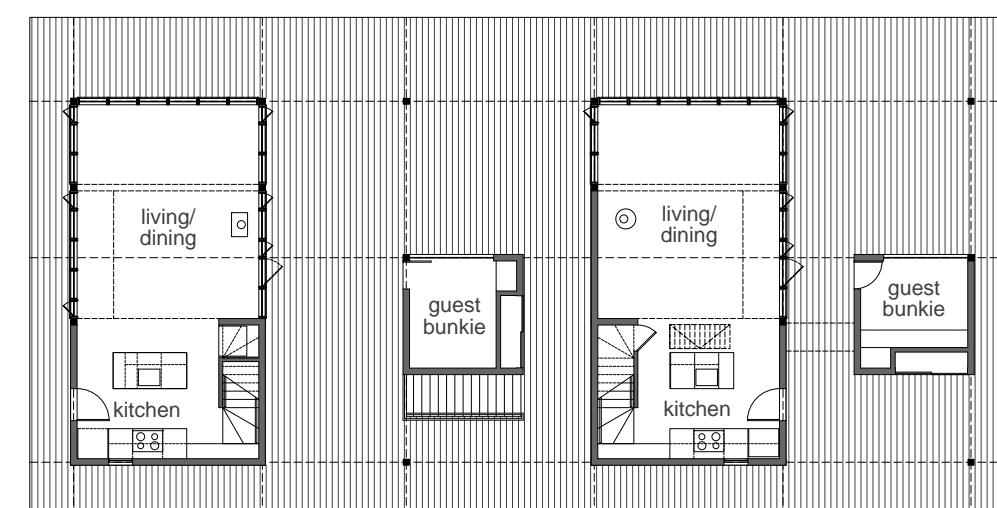

# HOUSE

McMinn + Janzen Building Studio  
Melana Janzen, Architect

**RESOURCES**  
solar & water collection

**EPHEMERA**  
light constellation  
exterior drapery  
swings

**PLAY**  
bridges & ladders  
circuits  
outdoor dining  
performance stage

**TERRAIN**  
ground connections  
retainment  
plantings

**SUBTERRAIN**  
water storage  
drum studio

photos © 2011 terence tourangeau