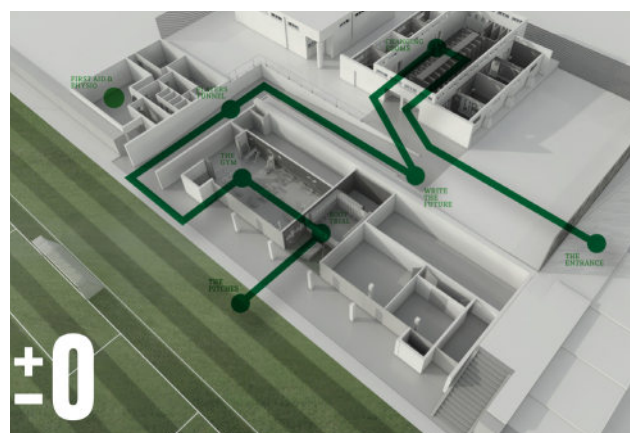

Linear Hedge arrangement along Cambie's central Boulevard

Maximum Space, Minimum Rooms

Bathroom 'opened' and bed folded down

Interior Perspective showing central spine, and rainwater / grey water skylight

Possible 'Topiary' arrangements of the Hedge Houses

Factory direct delivery

Camo Density: or how I learned to love living in a hedge / Competition

Gulf Island's Residence / British Columbia

North Elevation

Entrance

Protection for Windows

Player's Tunnel and Changerooms

Viewing Deck

North Elevation

North Elevation & Fields

Football Training Centre / Soweto / South Africa