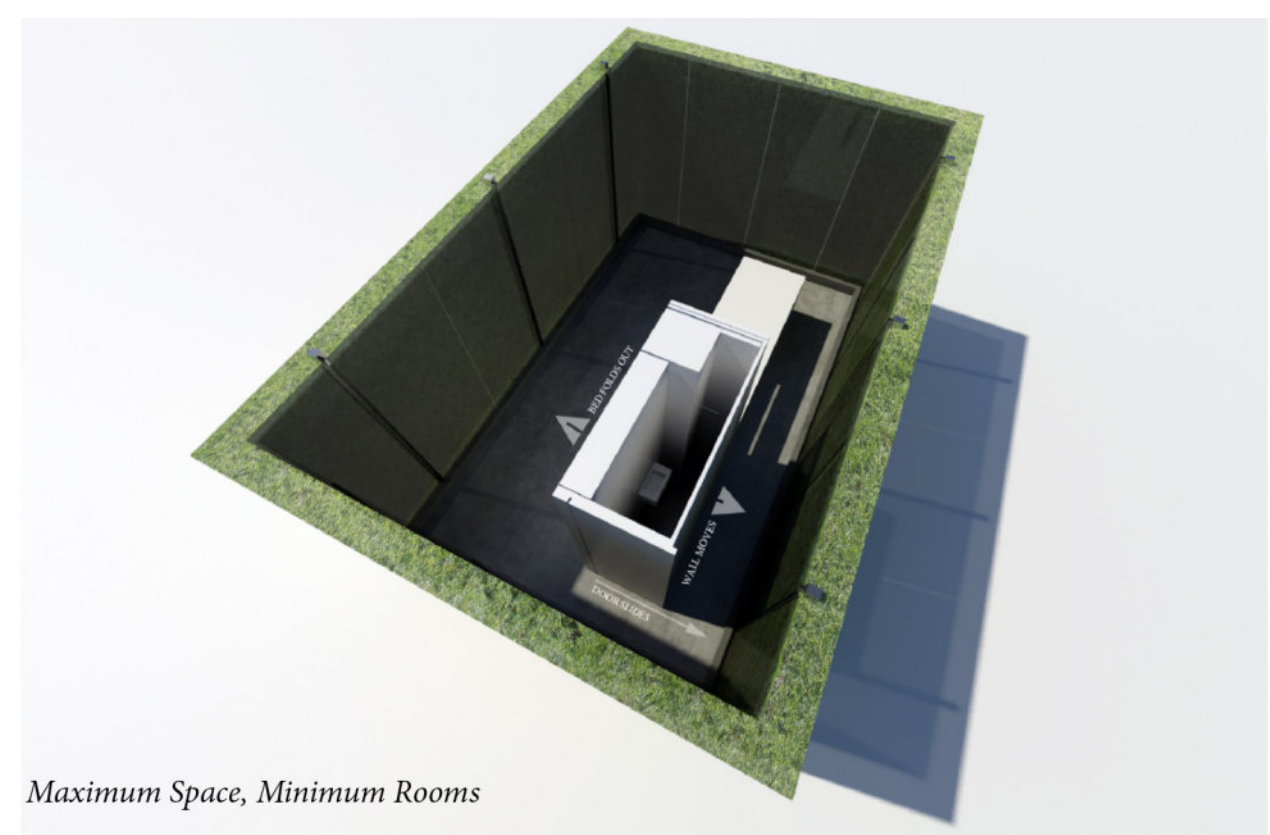

Linear Hedge arrangement along Cambie's central Boulevard

Maximum Space, Minimum Rooms

Bathroom 'opened' and bed folded down

Interior Perspective showing central spine, and rainwater / grey water skylight

Possible 'Topiary' arrangements of the Hedge Houses

Factory direct delivery

Camo Density: or how I learned to love living in a hedge / Competition

Gulf Island's Residence / British Columbia

North Elevation

Entrance

Protection for Windows

Player's Tunnel and Changerooms

Viewing Deck

North Elevation

North Elevation & Fields

Football Training Centre / Soweto / South Africa