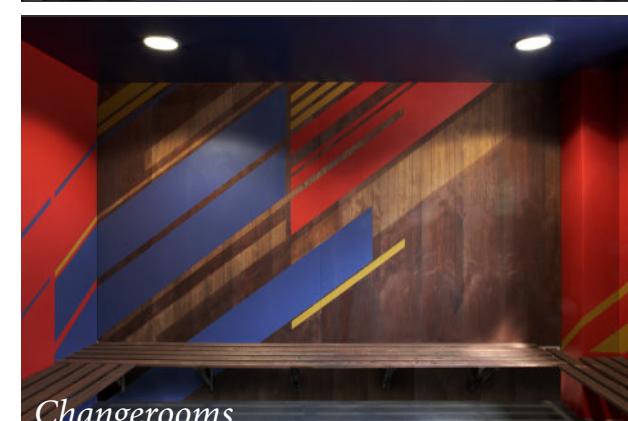

Linear Hedge arrangement along Cambie's central Boulevard

Maximum Space, Minimum Rooms

Bathroom 'opened' and bed folded down

Interior Perspective showing central spine, and rainwater / grey water skylight

Entrance

Protection for Windows

Player's Tunnel and Changerooms

Viewing Deck

North Elevation

North Elevation & Fields

Football Training Centre / Soweto / South Africa