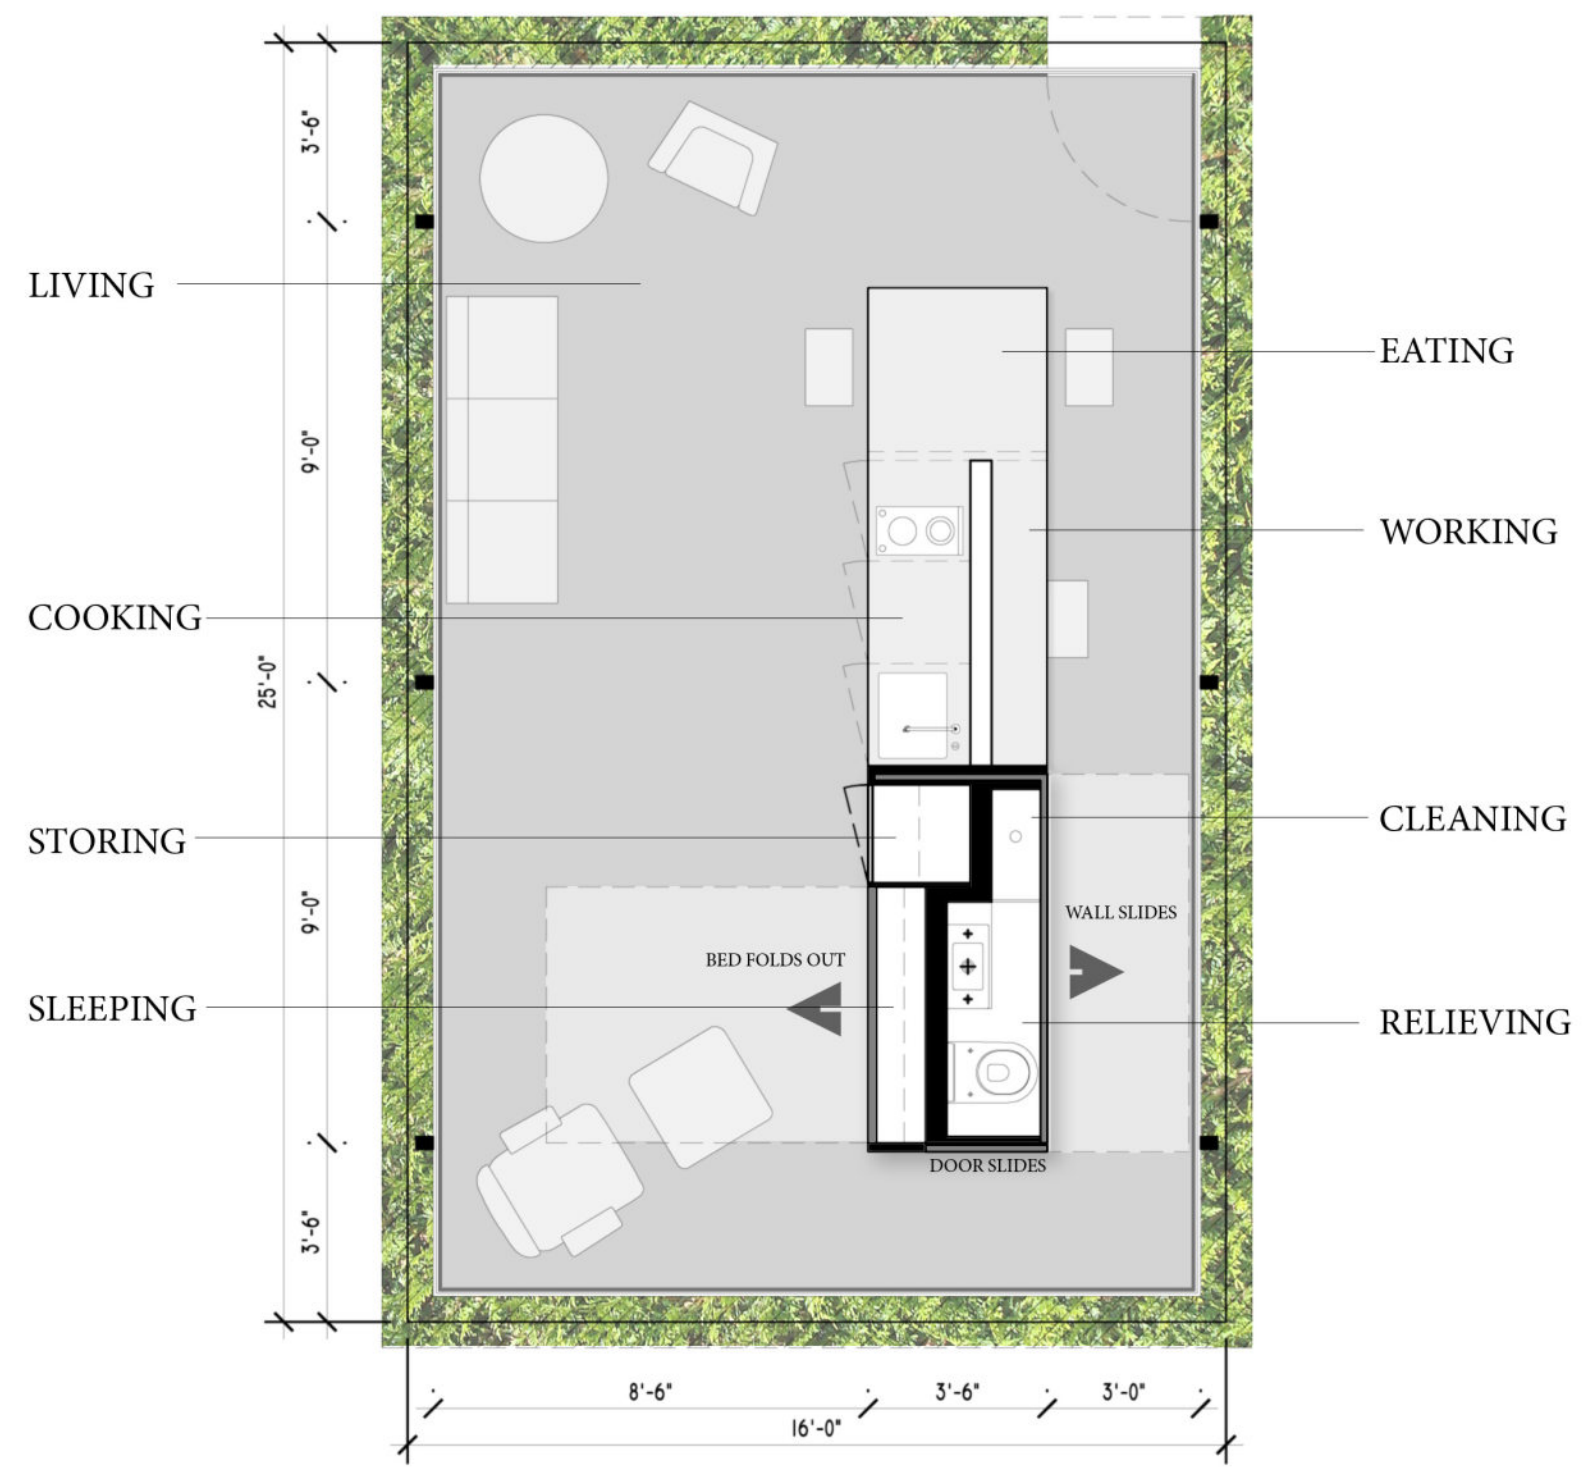

Linear Hedge arrangement along Cambie's central Boulevard

Maximum Space, Minimum Rooms

Bathroom 'opened' and bed folded down

Interior Perspective showing central spine, and rainwater / grey water skylight

Possible 'Topiary' arrangements of the Hedge Houses

Factory direct delivery

Camo Density: or how I learned to love living in a hedge / Competition

Gulf Island's Residence / British Columbia

North Elevation

Entrance

Protection for Windows

Player's Tunnel and Changerooms

Viewing Deck

North Elevation

North Elevation & Fields

Football Training Centre / Soweto / South Africa