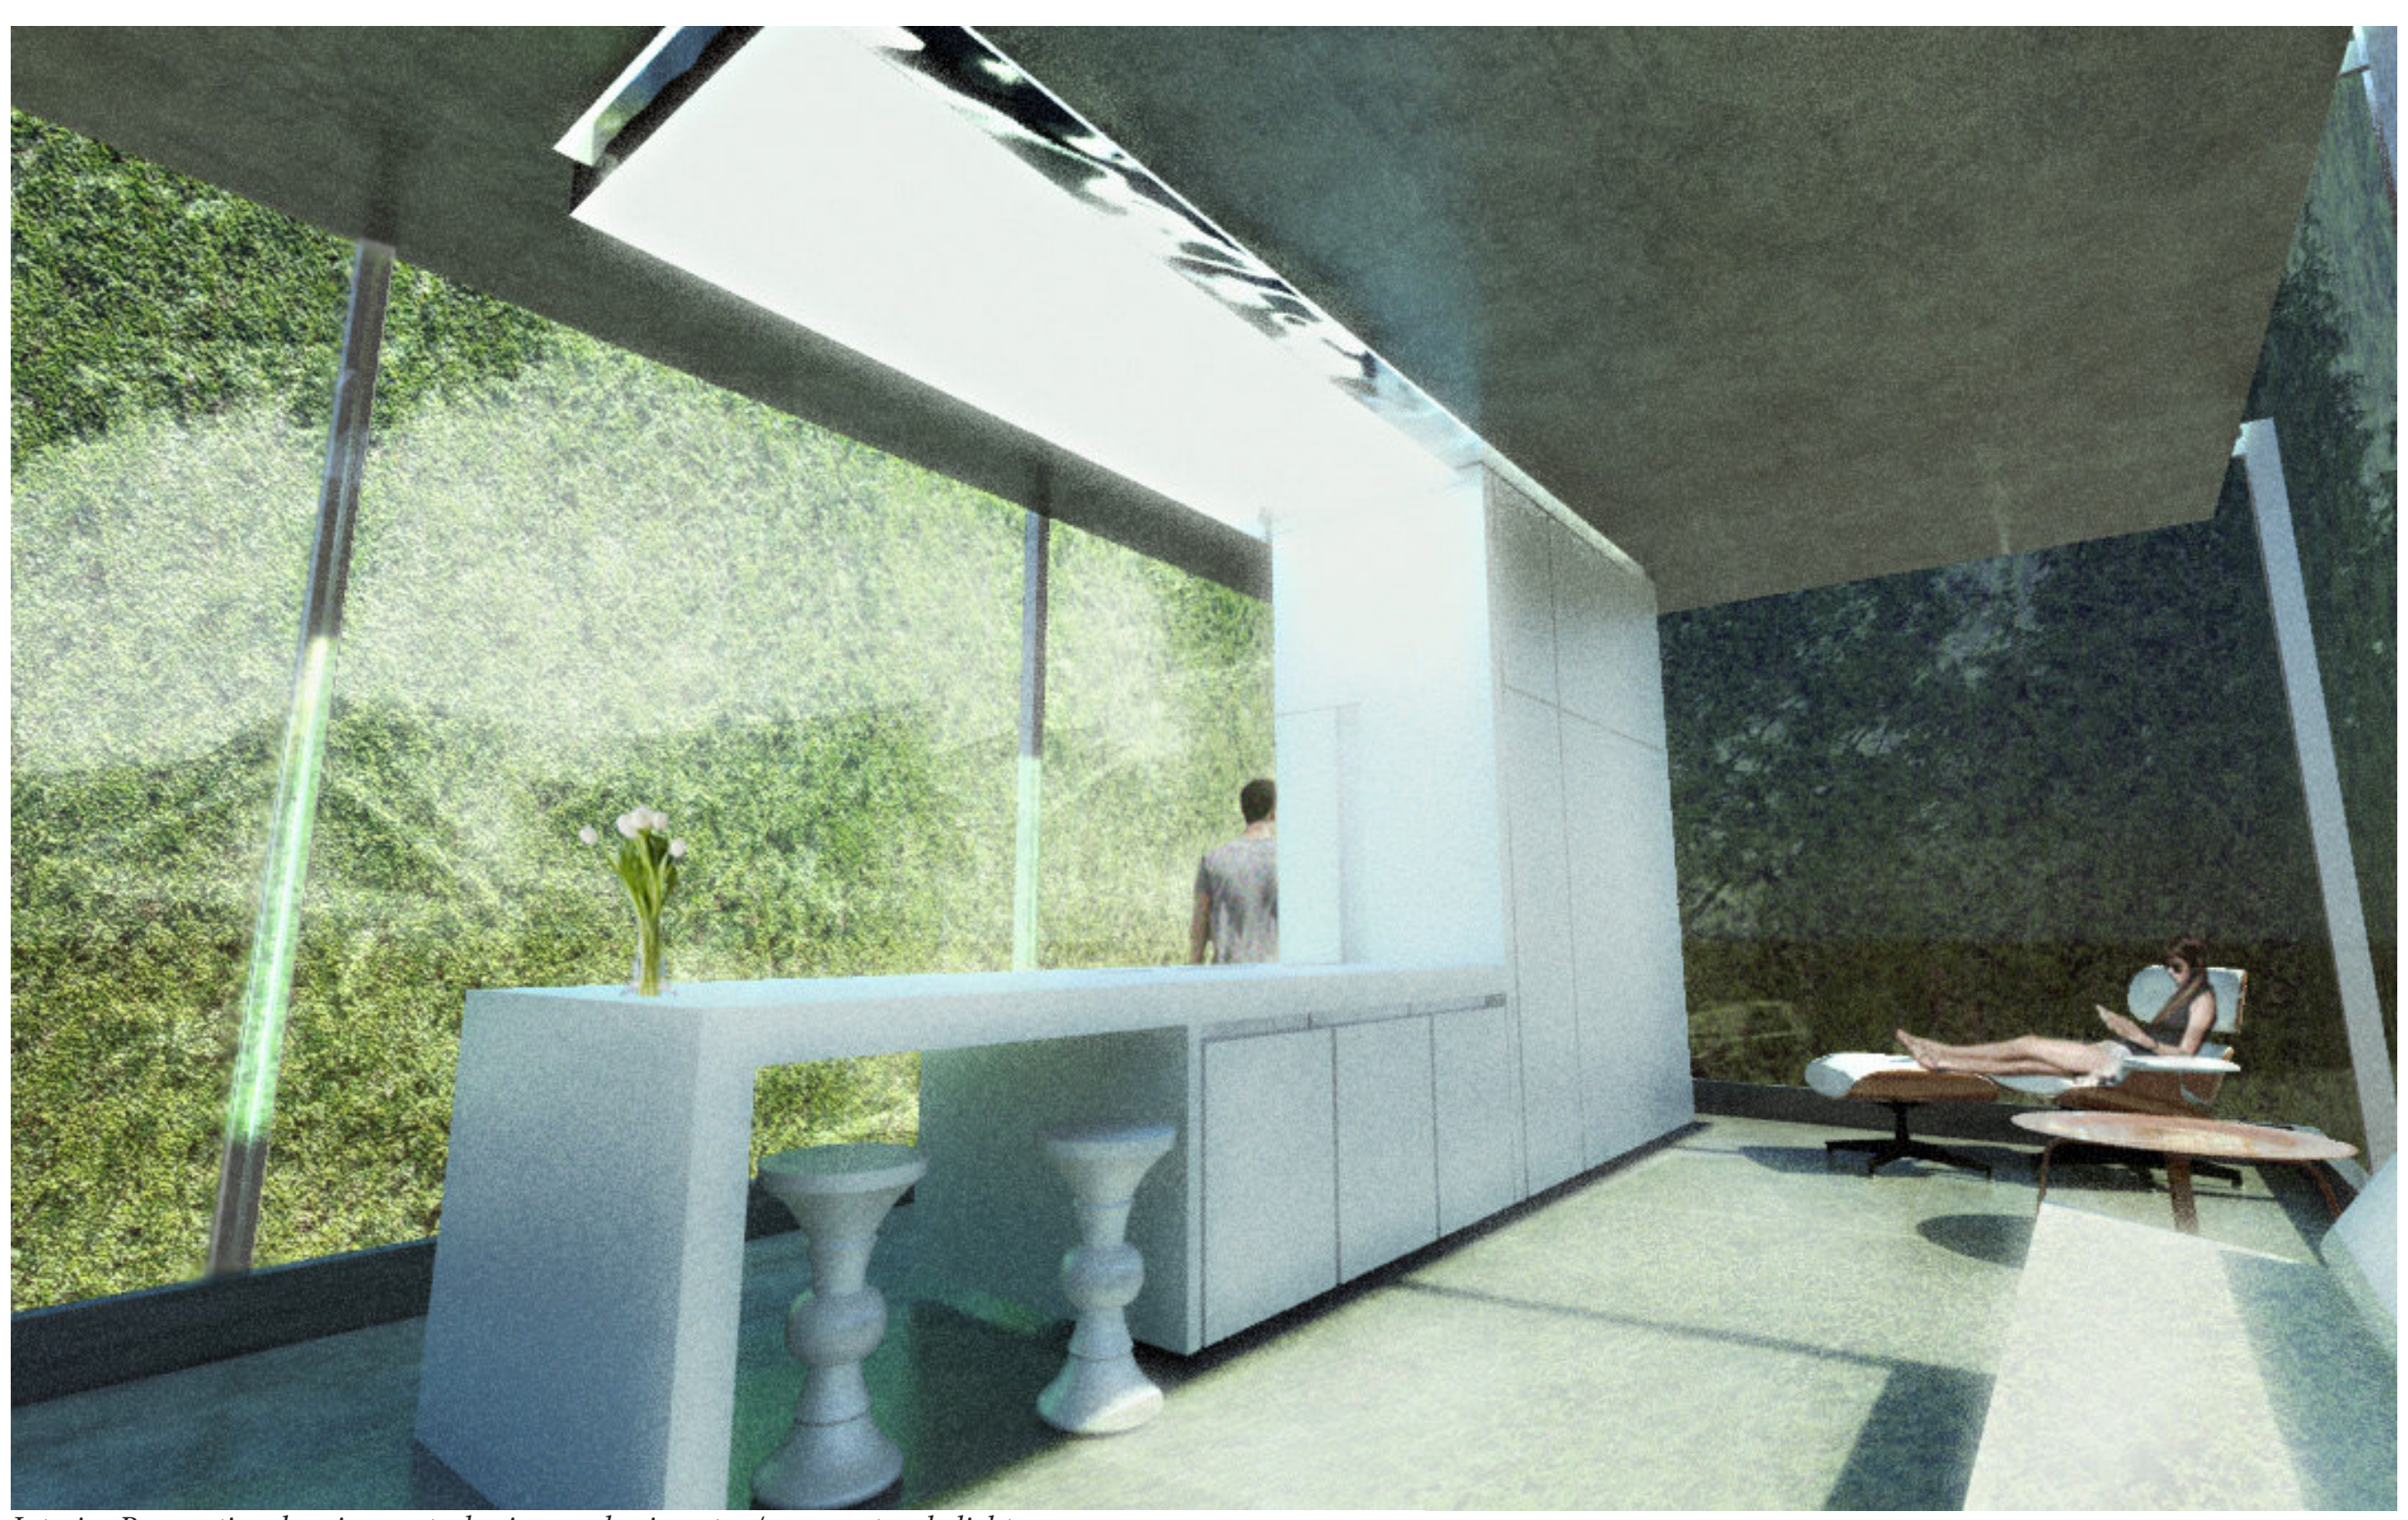

Linear Hedge arrangement along Cambie's central Boulevard

Maximum Space, Minimum Rooms

Bathroom 'opened' and bed folded down

Interior Perspective showing central spine, and rainwater / grey water skylight

Entrance

Protection for Windows

Player's Tunnel and Changerooms

Viewing Deck

North Elevation

North Elevation & Fields

Football Training Centre / Soweto / South Africa