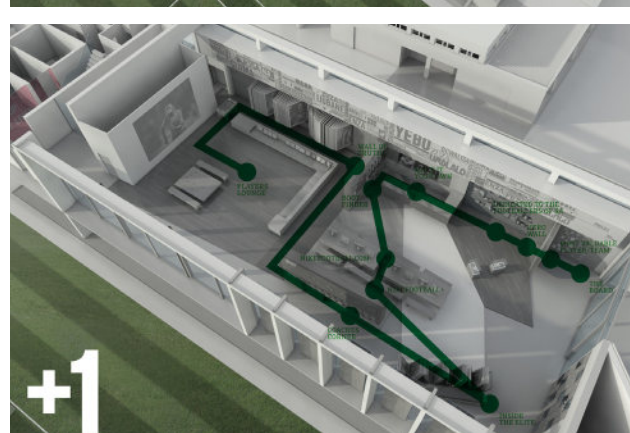

Linear Hedge arrangement along Cambie's central Boulevard

Maximum Space, Minimum Rooms

Bathroom 'opened' and bed folded down

Interior Perspective showing central spine, and rainwater / grey water skylight

Possible 'Topiary' arrangements of the Hedge Houses

Factory direct delivery

Camo Density: or how I learned to love living in a hedge / Competition

Gulf Island's Residence / British Columbia

North Elevation

Entrance

Protection for Windows

Player's Tunnel and Changerooms

Viewing Deck

North Elevation

North Elevation & Fields

Football Training Centre / Soweto / South Africa