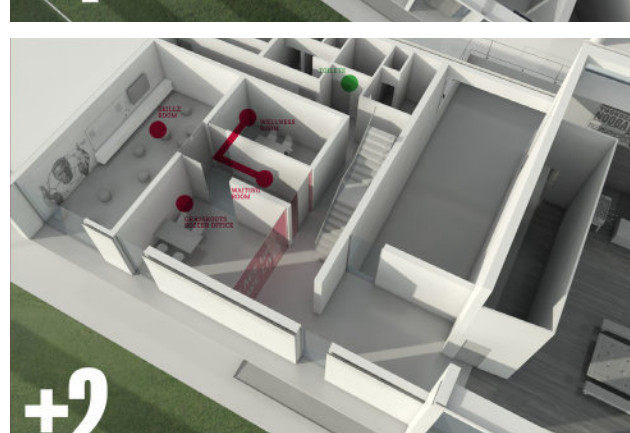

Linear Hedge arrangement along Cambie's central Boulevard

Maximum Space, Minimum Rooms

Bathroom 'opened' and bed folded down

Interior Perspective showing central spine, and rainwater / grey water skylight

Possible 'Topiary' arrangements of the Hedge Houses

Factory direct delivery

Camo Density: or how I learned to love living in a hedge / Competition

Gulf Island's Residence / British Columbia

North Elevation

Entrance

Protection for Windows

Player's Tunnel and Changerooms

Viewing Deck

North Elevation

North Elevation & Fields

Football Training Centre / Soweto / South Africa