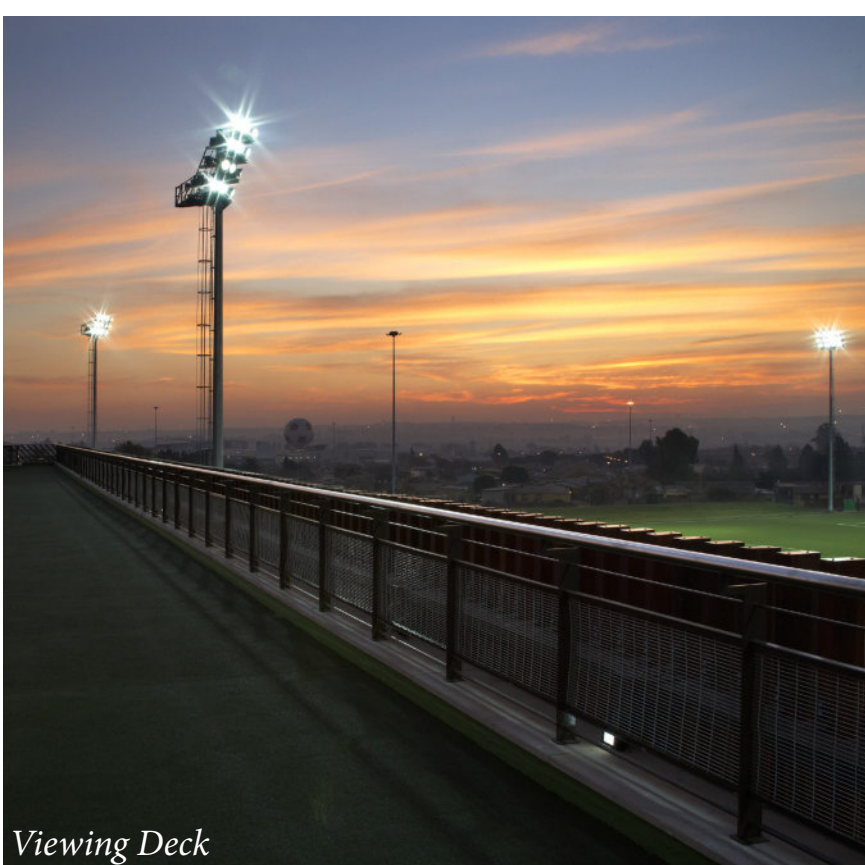

Linear Hedge arrangement along Cambie's central Boulevard

Maximum Space, Minimum Rooms

Bathroom 'opened' and bed folded down

Interior Perspective showing central spine, and rainwater / grey water skylight

Entrance

Protection for Windows

Player's Tunnel and Changerooms

Viewing Deck

North Elevation

North Elevation & Fields

Football Training Centre / Soweto / South Africa