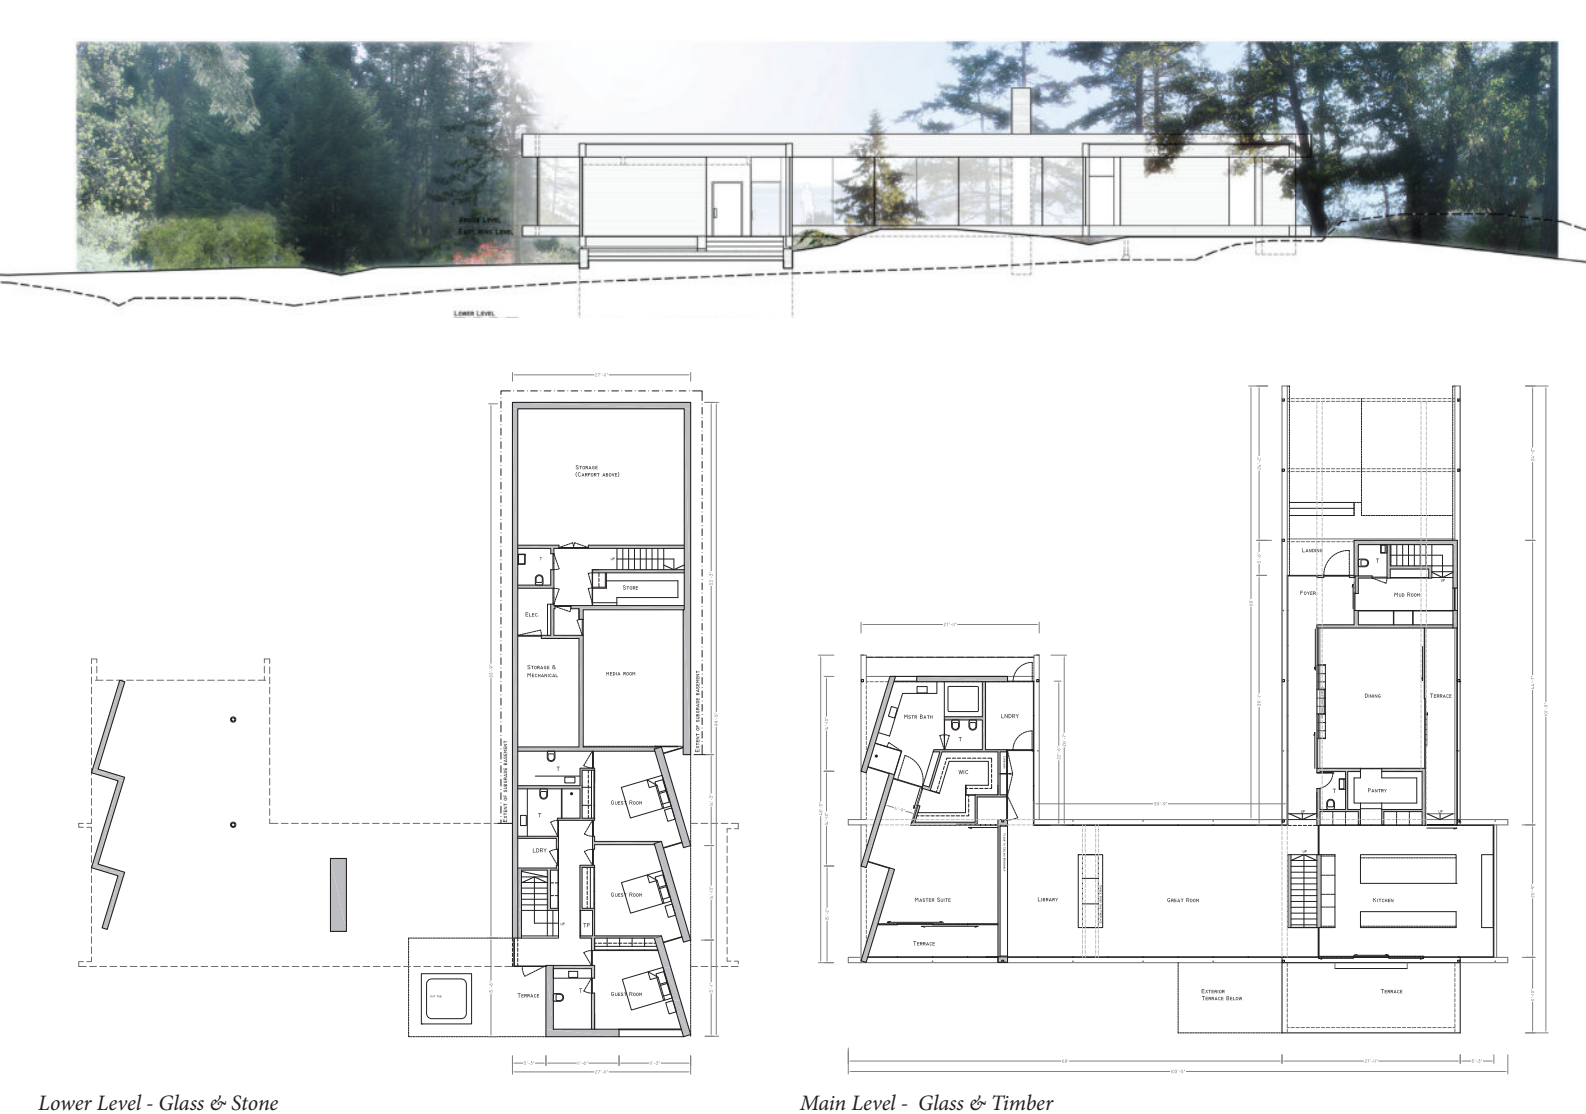

Linear Hedge arrangement along Cambie's central Boulevard

Maximum Space, Minimum Rooms

Bathroom 'opened' and bed folded down

Interior Perspective showing central spine, and rainwater / grey water skylight

Possible 'Topiary' arrangements of the Hedge Houses

Factory direct delivery

Camo Density: or how I learned to love living in a hedge / Competition

Gulf Island's Residence / British Columbia

North Elevation

Entrance

Protection for Windows

Player's Tunnel and Changerooms

Viewing Deck

North Elevation

North Elevation & Fields

Football Training Centre / Soweto / South Africa