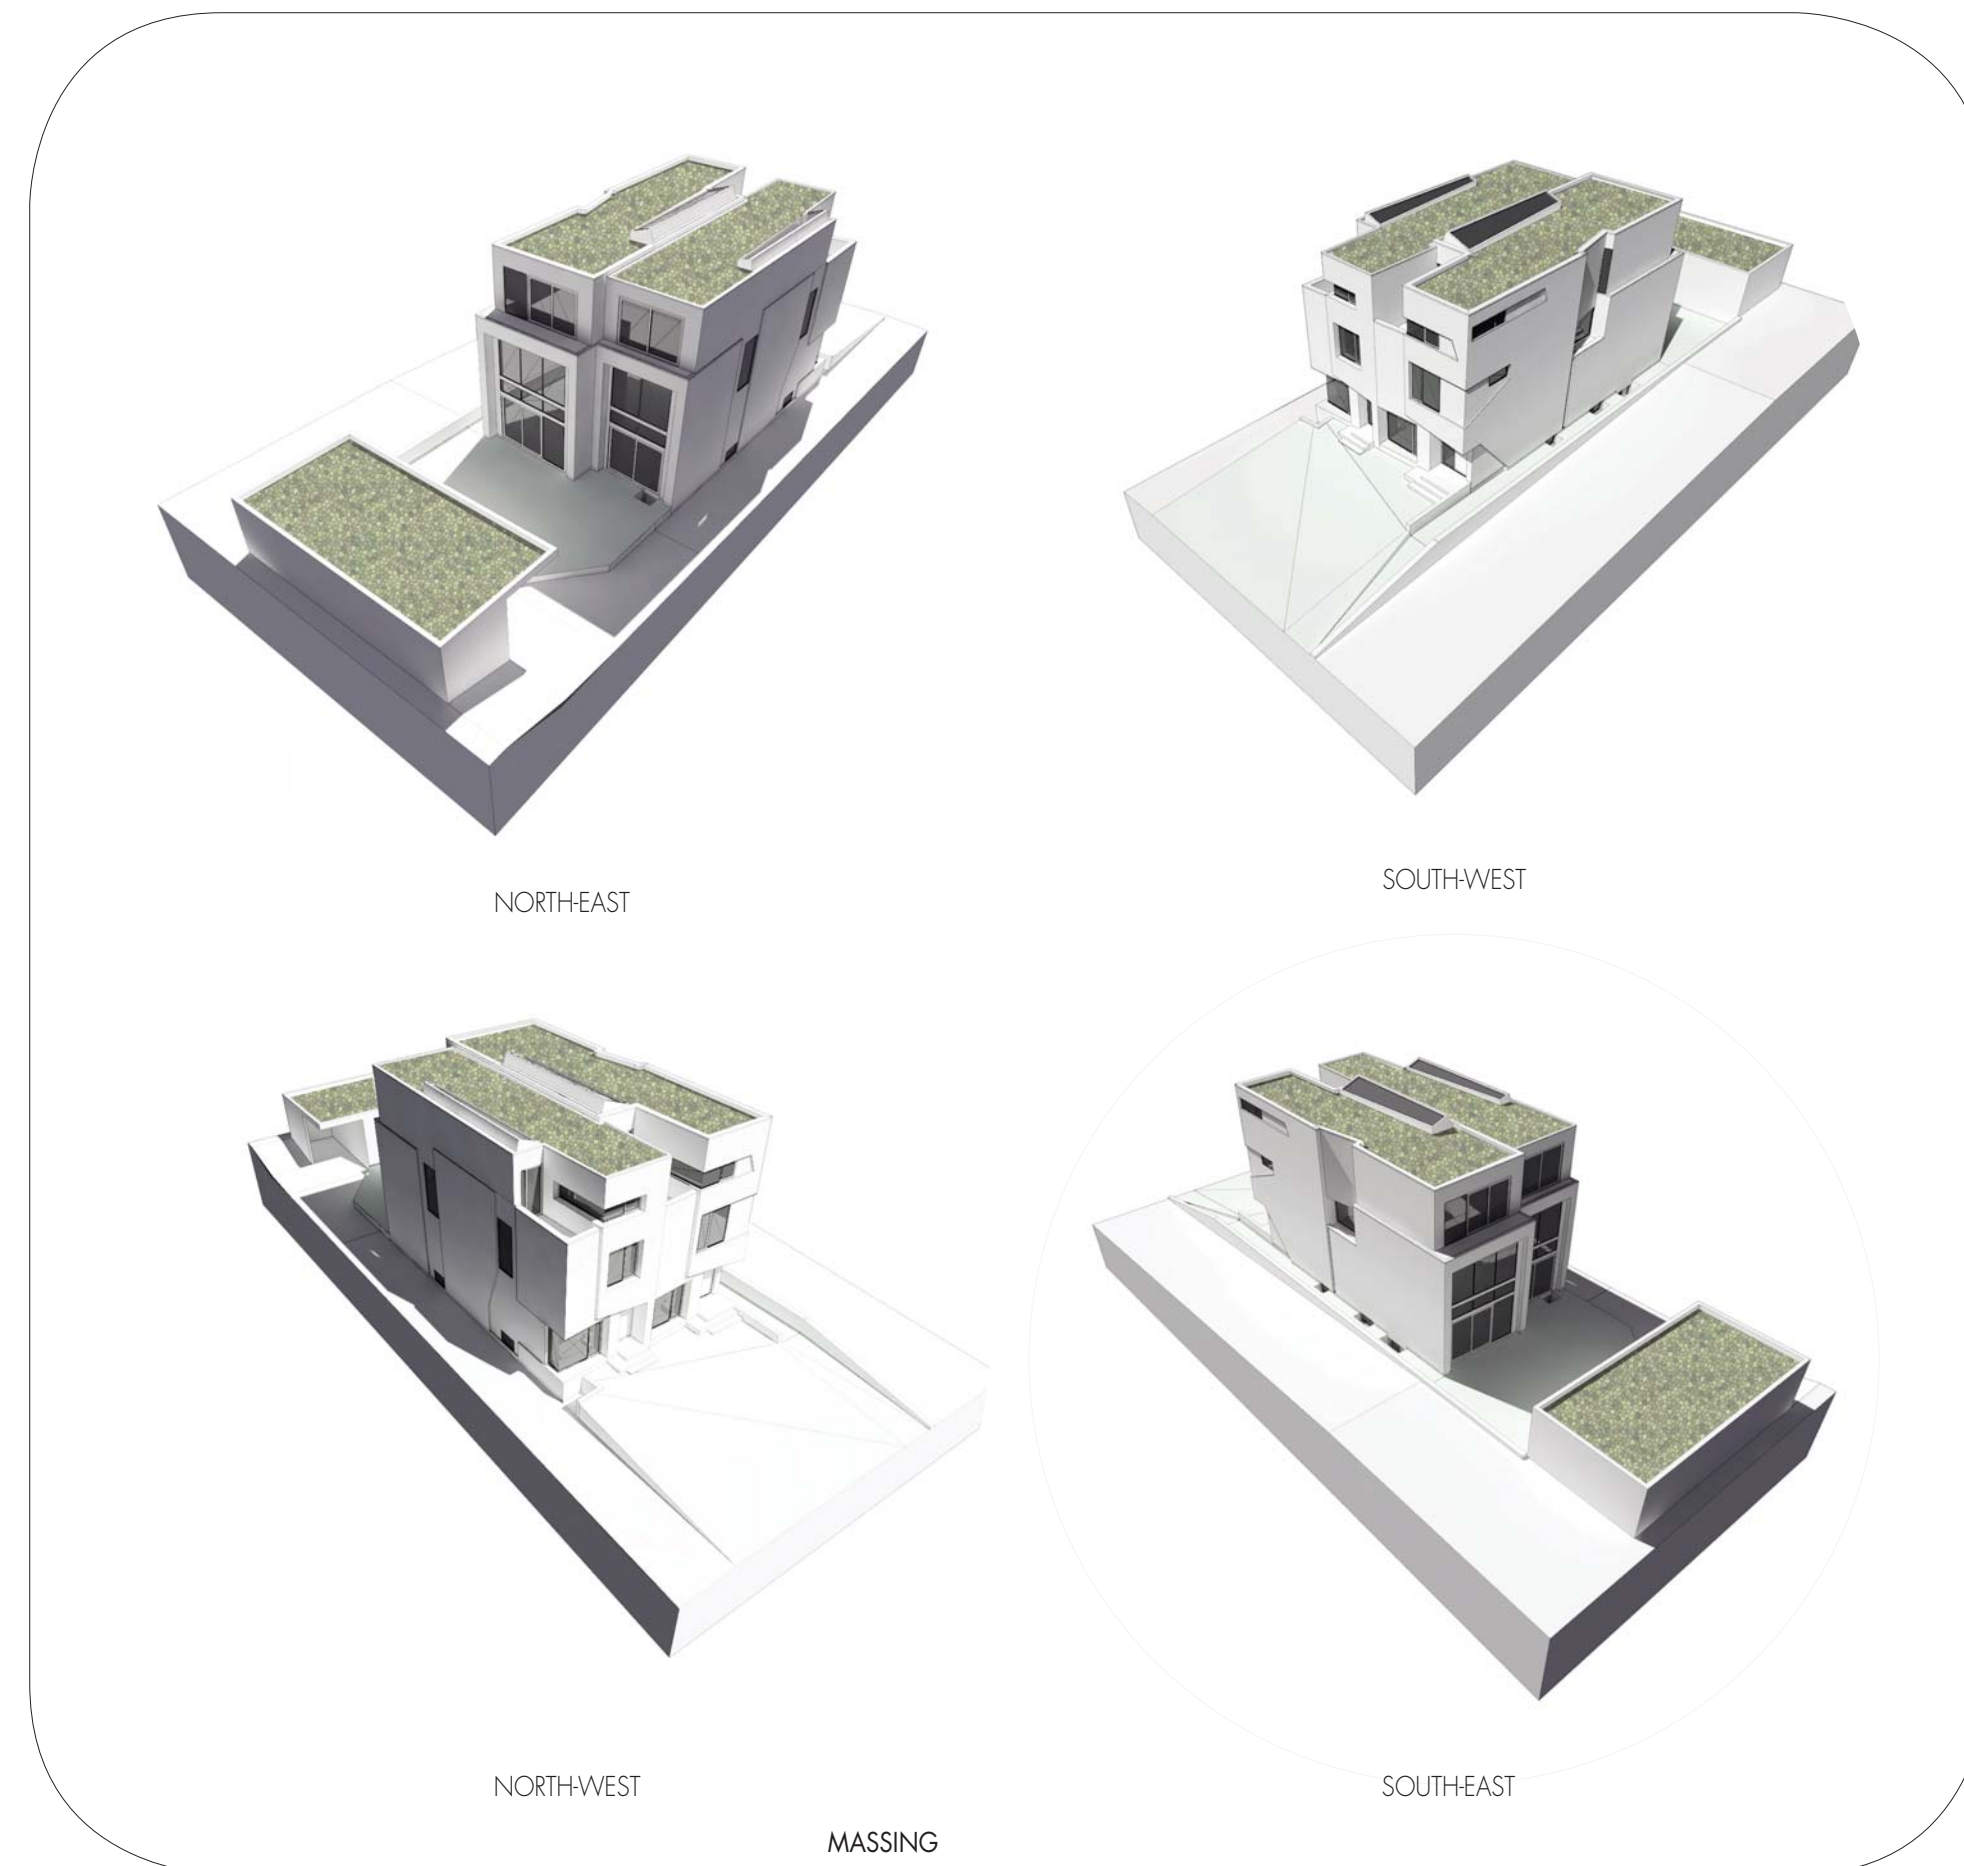

# RELMAR HOUSE(S)

architects luc bouliane

ARCHITECTURALS

VIEW TO MEZZANINE/STUDY

VIEW THROUGH ATRIUM

DOUBLE STAIR AT BRIDGE

WALL TEXTURE

ATRIUM / VASCULAR DIAGRAM

VIEW FROM ENTRY