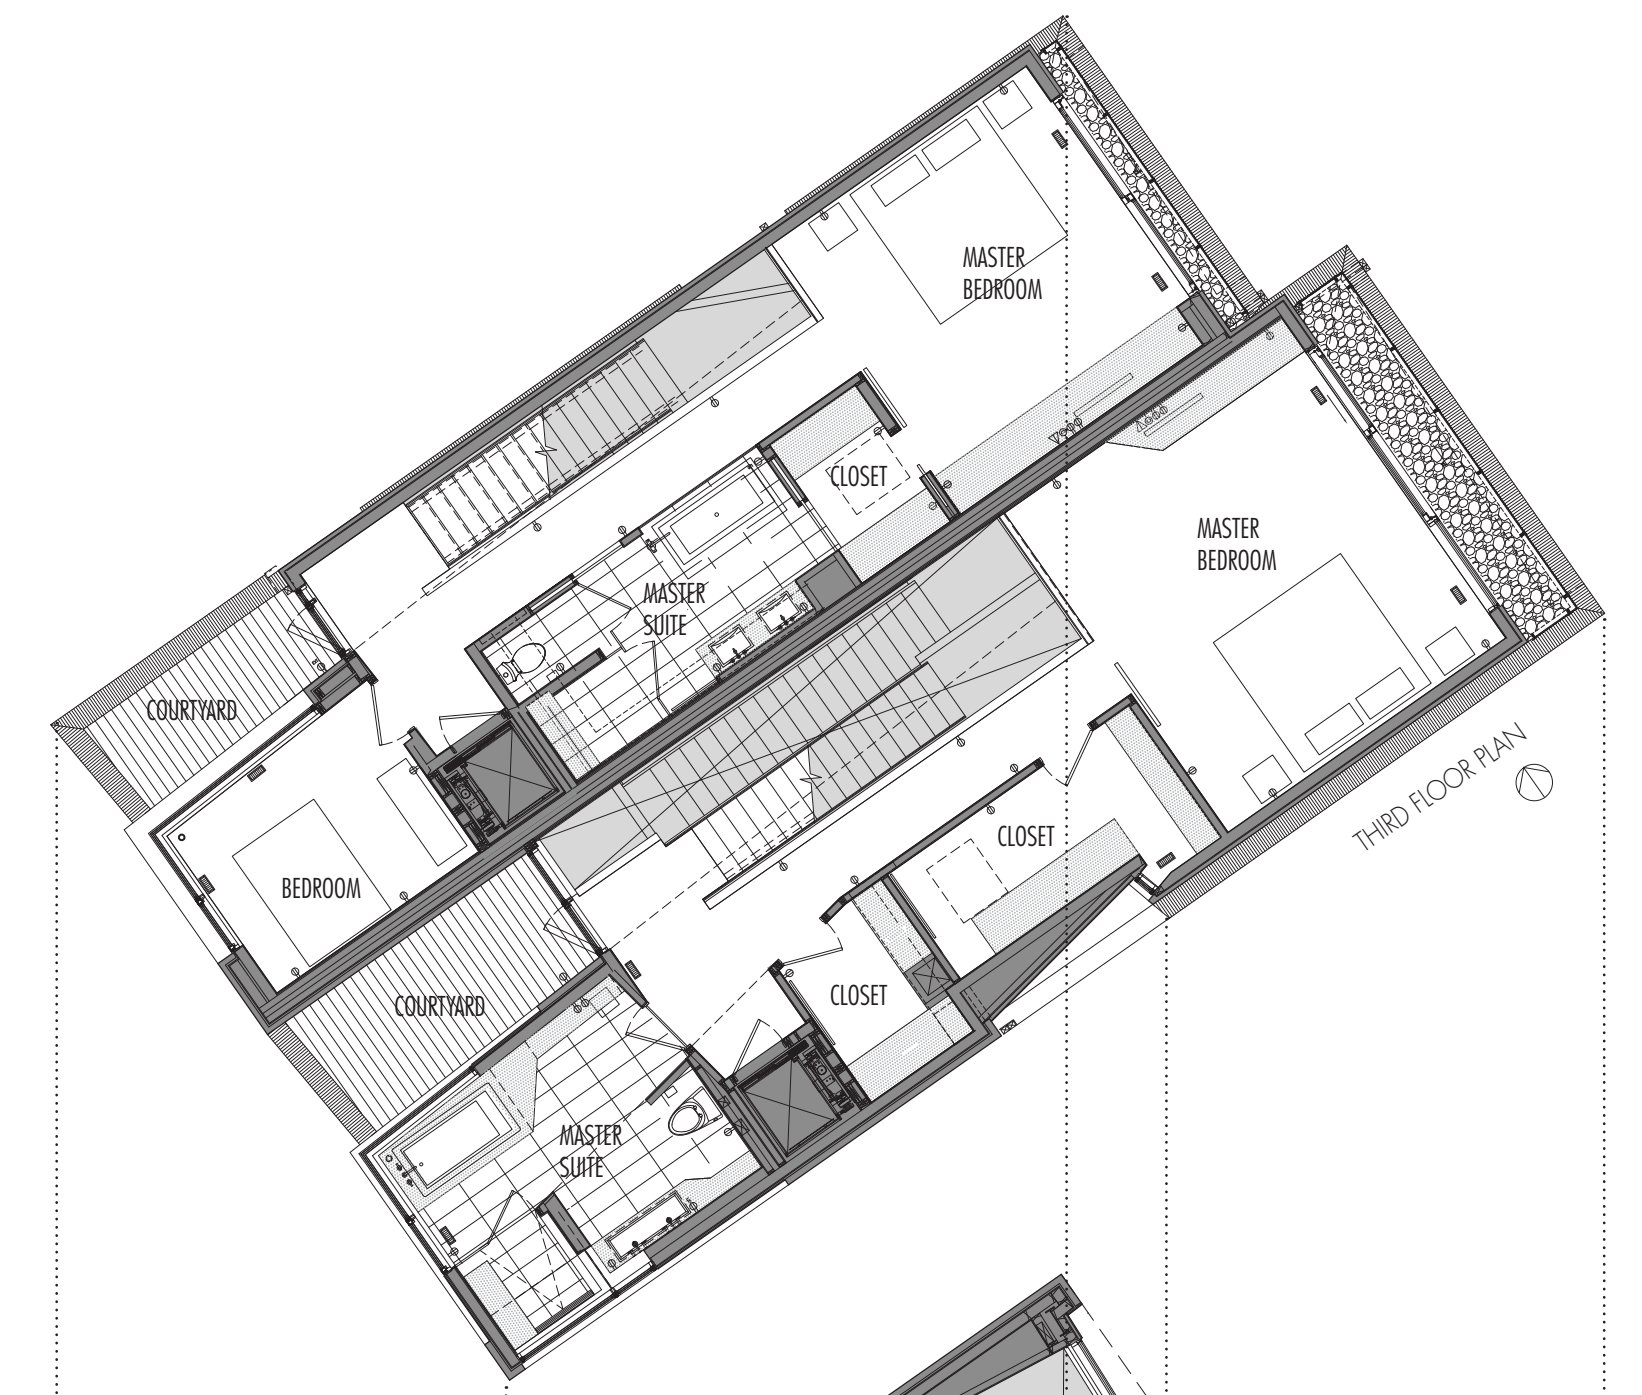

# RELMAR HOUSE(S)

architects luc bouliane

ARCHITECTURALS

VIEW TO MEZZANINE/STUDY

VIEW THROUGH ATRIUM

DOUBLE STAIR AT BRIDGE

WALL TEXTURE

ATRIUM / VASCULAR DIAGRAM

VIEW FROM ENTRY