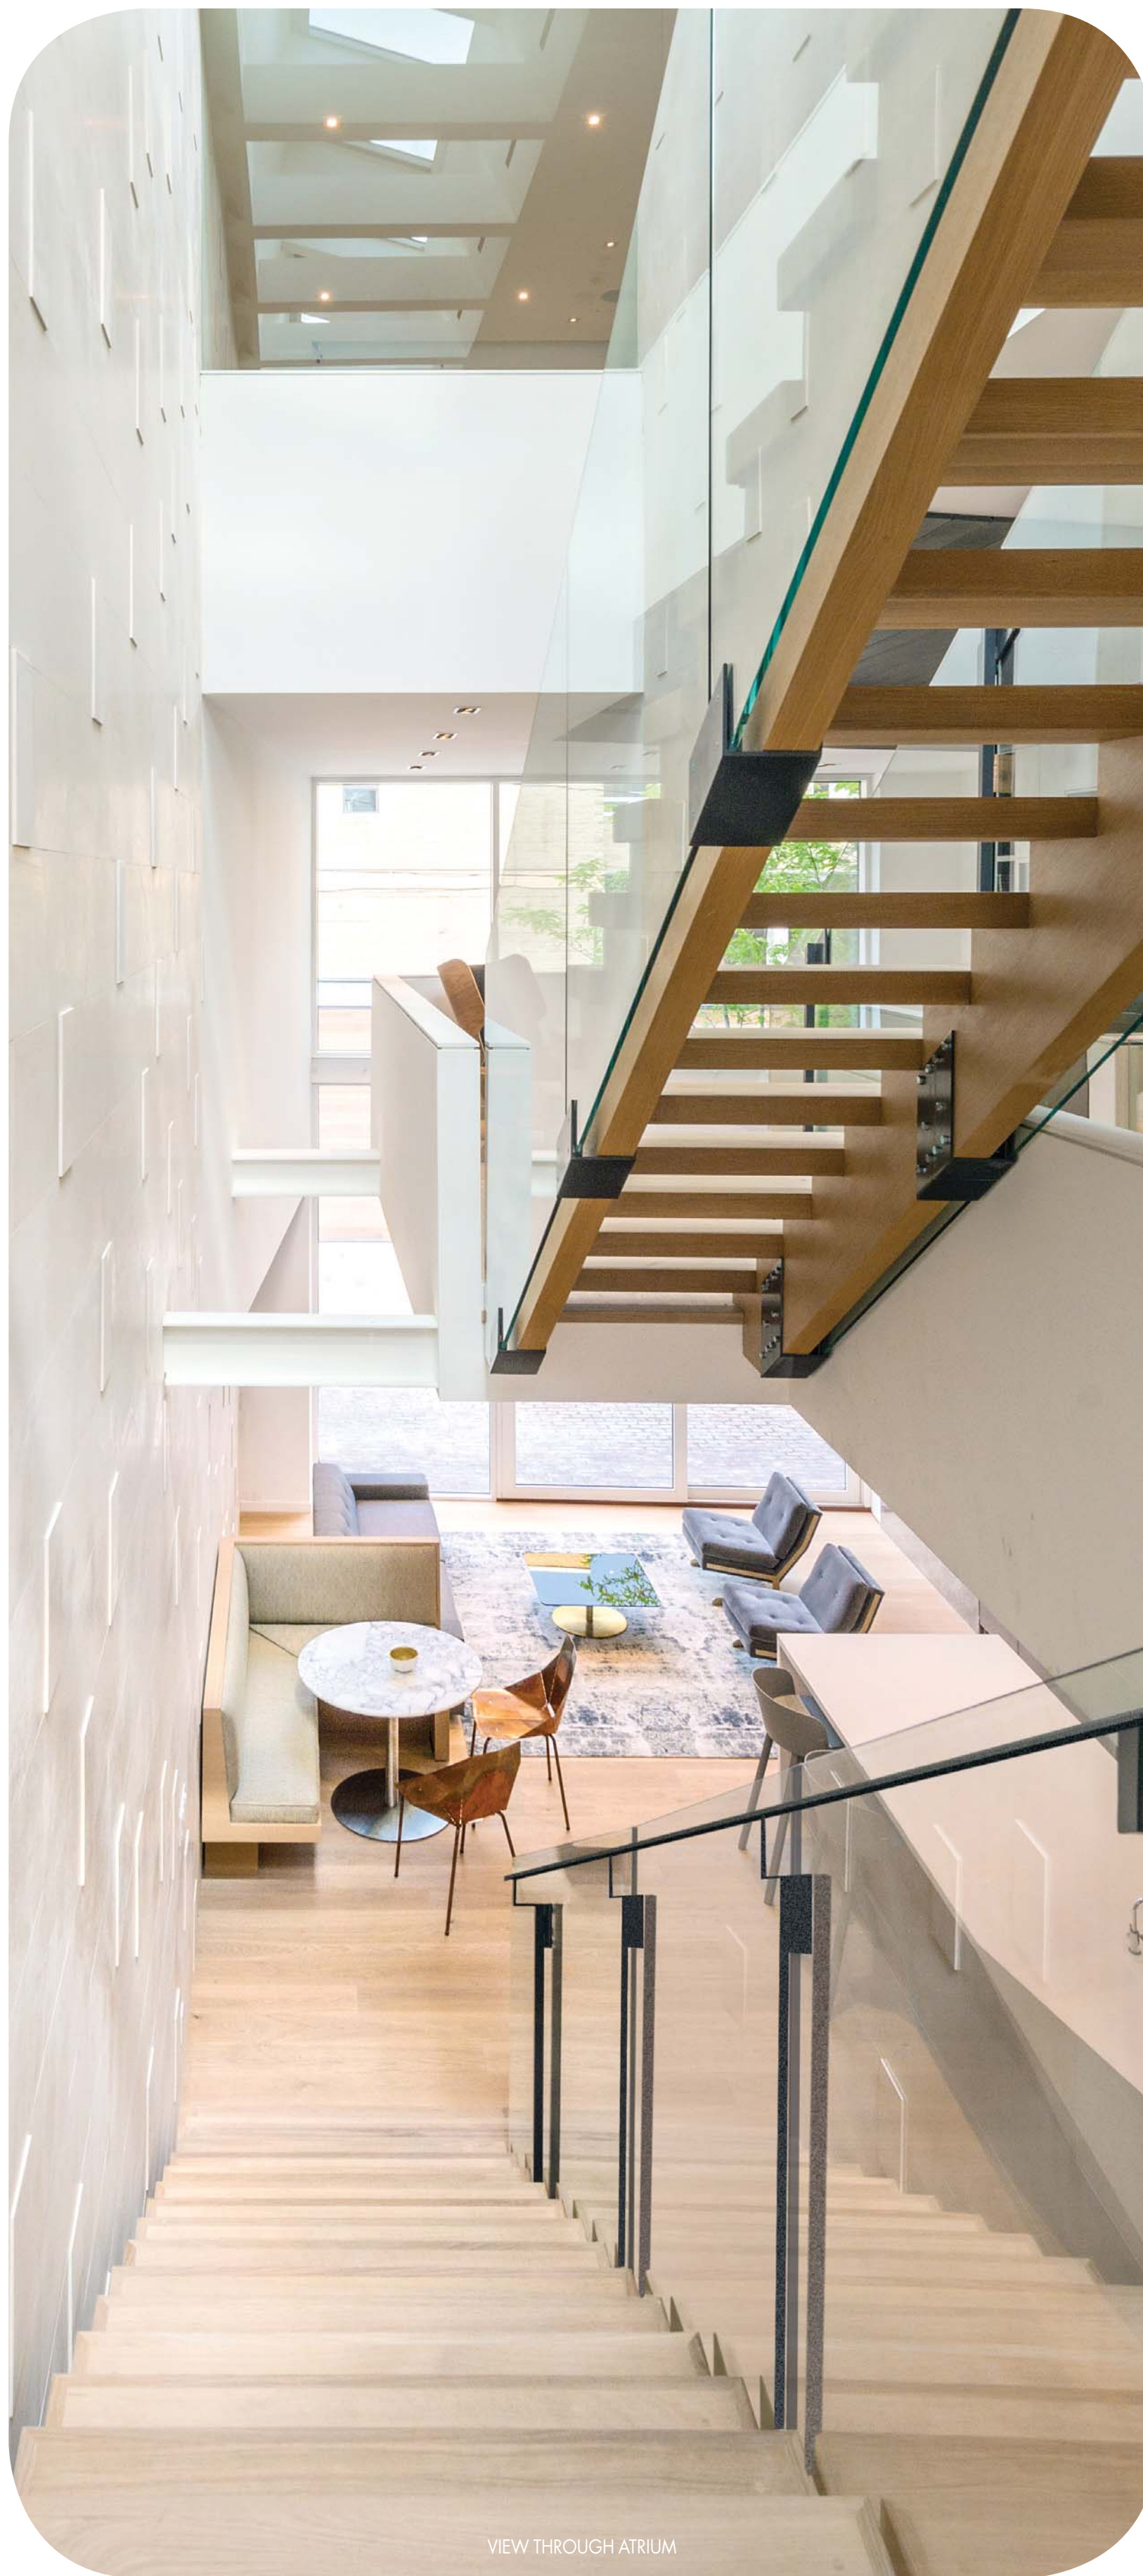

# RELMAR HOUSE(S)

architects luc bouliane

ARCHITECTURALS

VIEW TO MEZZANINE/STUDY

VIEW THROUGH ATRIUM

DOUBLE STAIR AT BRIDGE

WALL TEXTURE

ATRIUM / VASCULAR DIAGRAM

VIEW FROM ENTRY