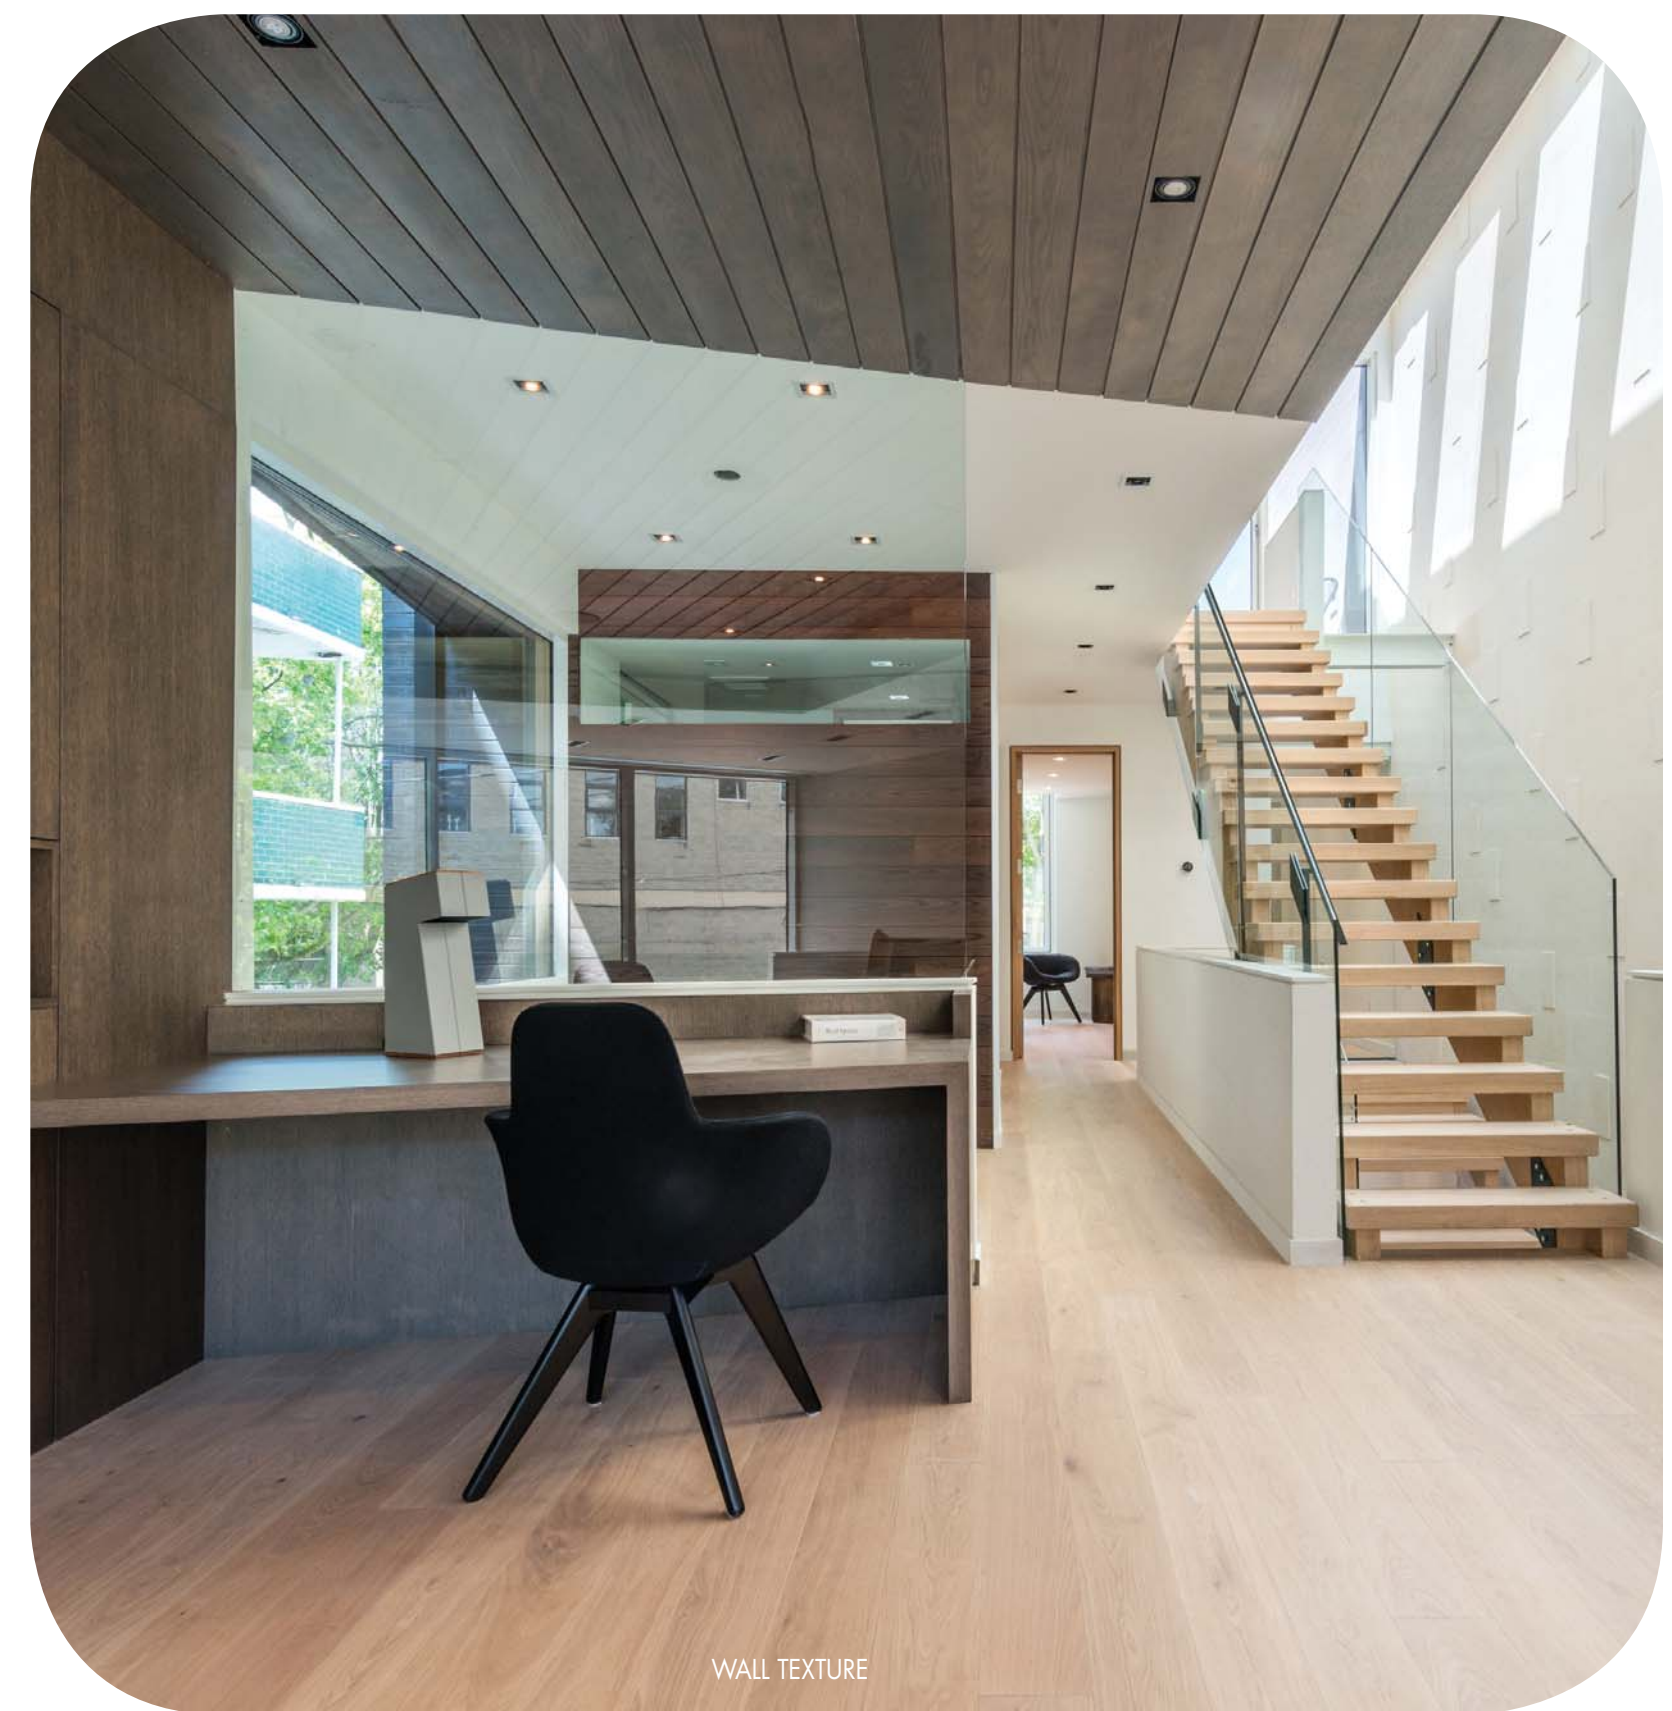

# RELMAR HOUSE(S)

architects luc bouliane

ARCHITECTURALS

VIEW TO MEZZANINE/STUDY

VIEW THROUGH ATRIUM

DOUBLE STAIR AT BRIDGE

WALL TEXTURE

ATRIUM / VASCULAR DIAGRAM

VIEW FROM ENTRY