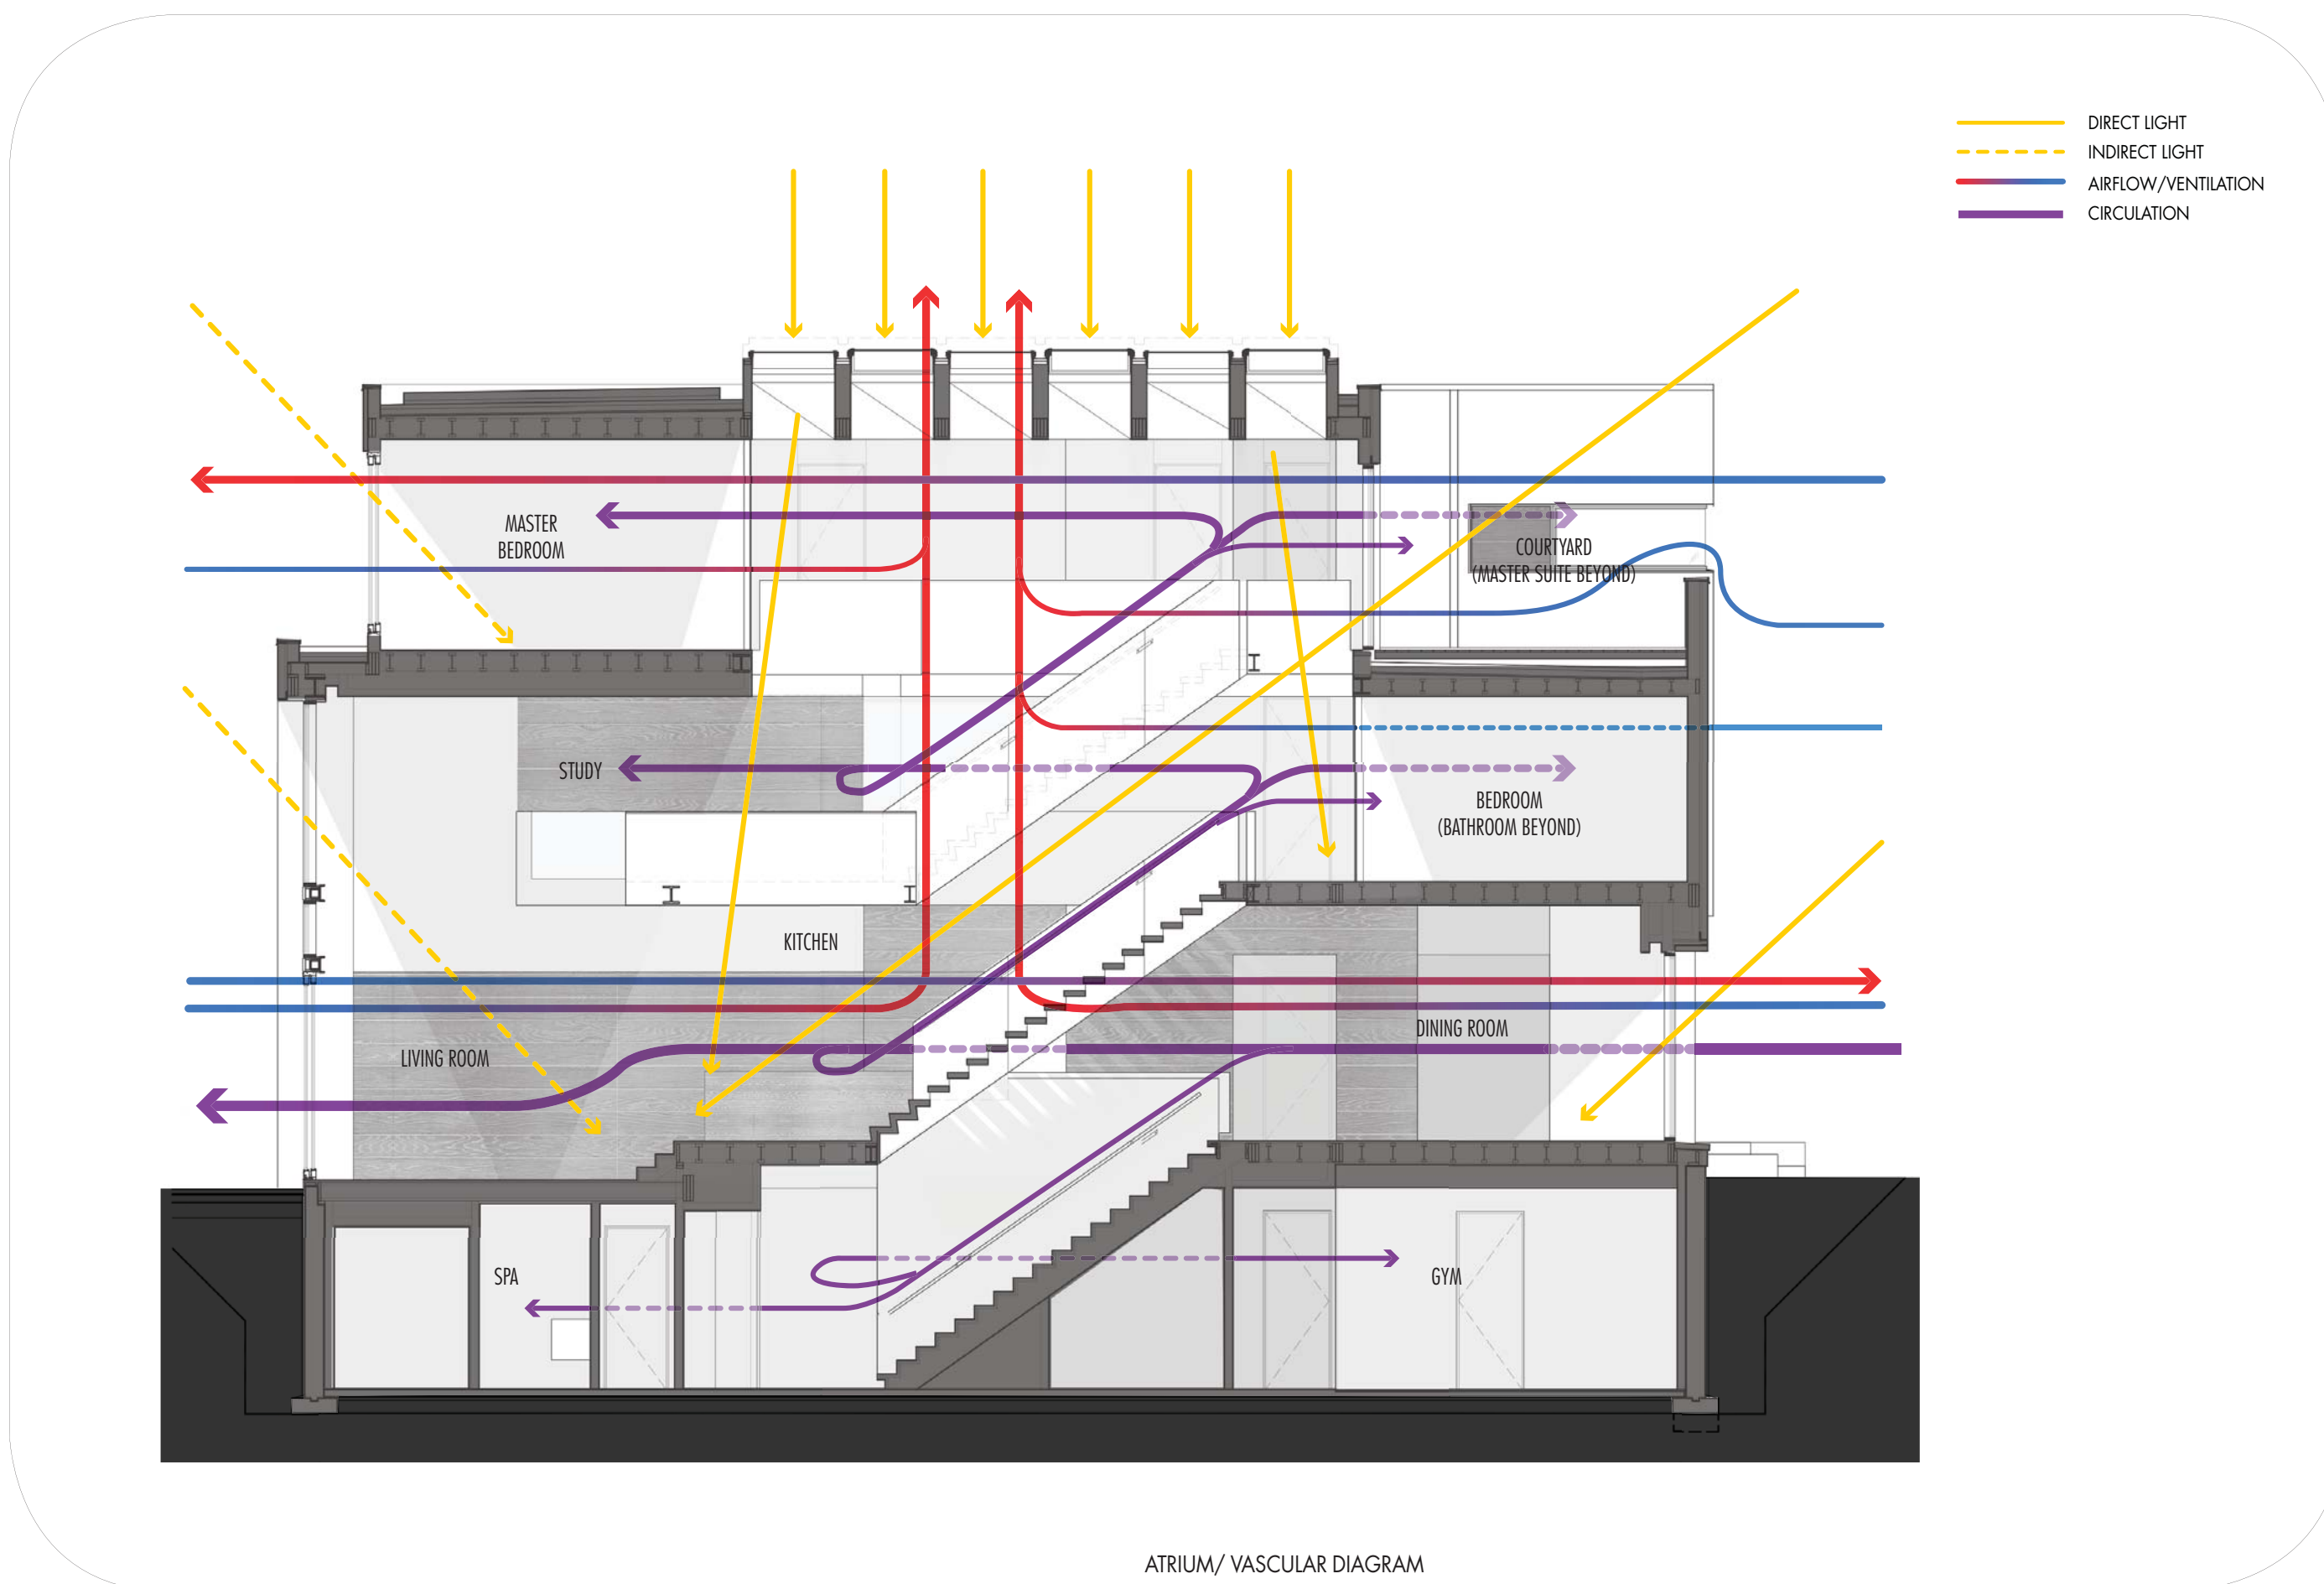

# RELMAR HOUSE(S)

architects luc bouliane

ARCHITECTURALS

VIEW TO MEZZANINE/STUDY

VIEW THROUGH ATRIUM

DOUBLE STAIR AT BRIDGE

WALL TEXTURE

ATRIUM / VASCULAR DIAGRAM

VIEW FROM ENTRY