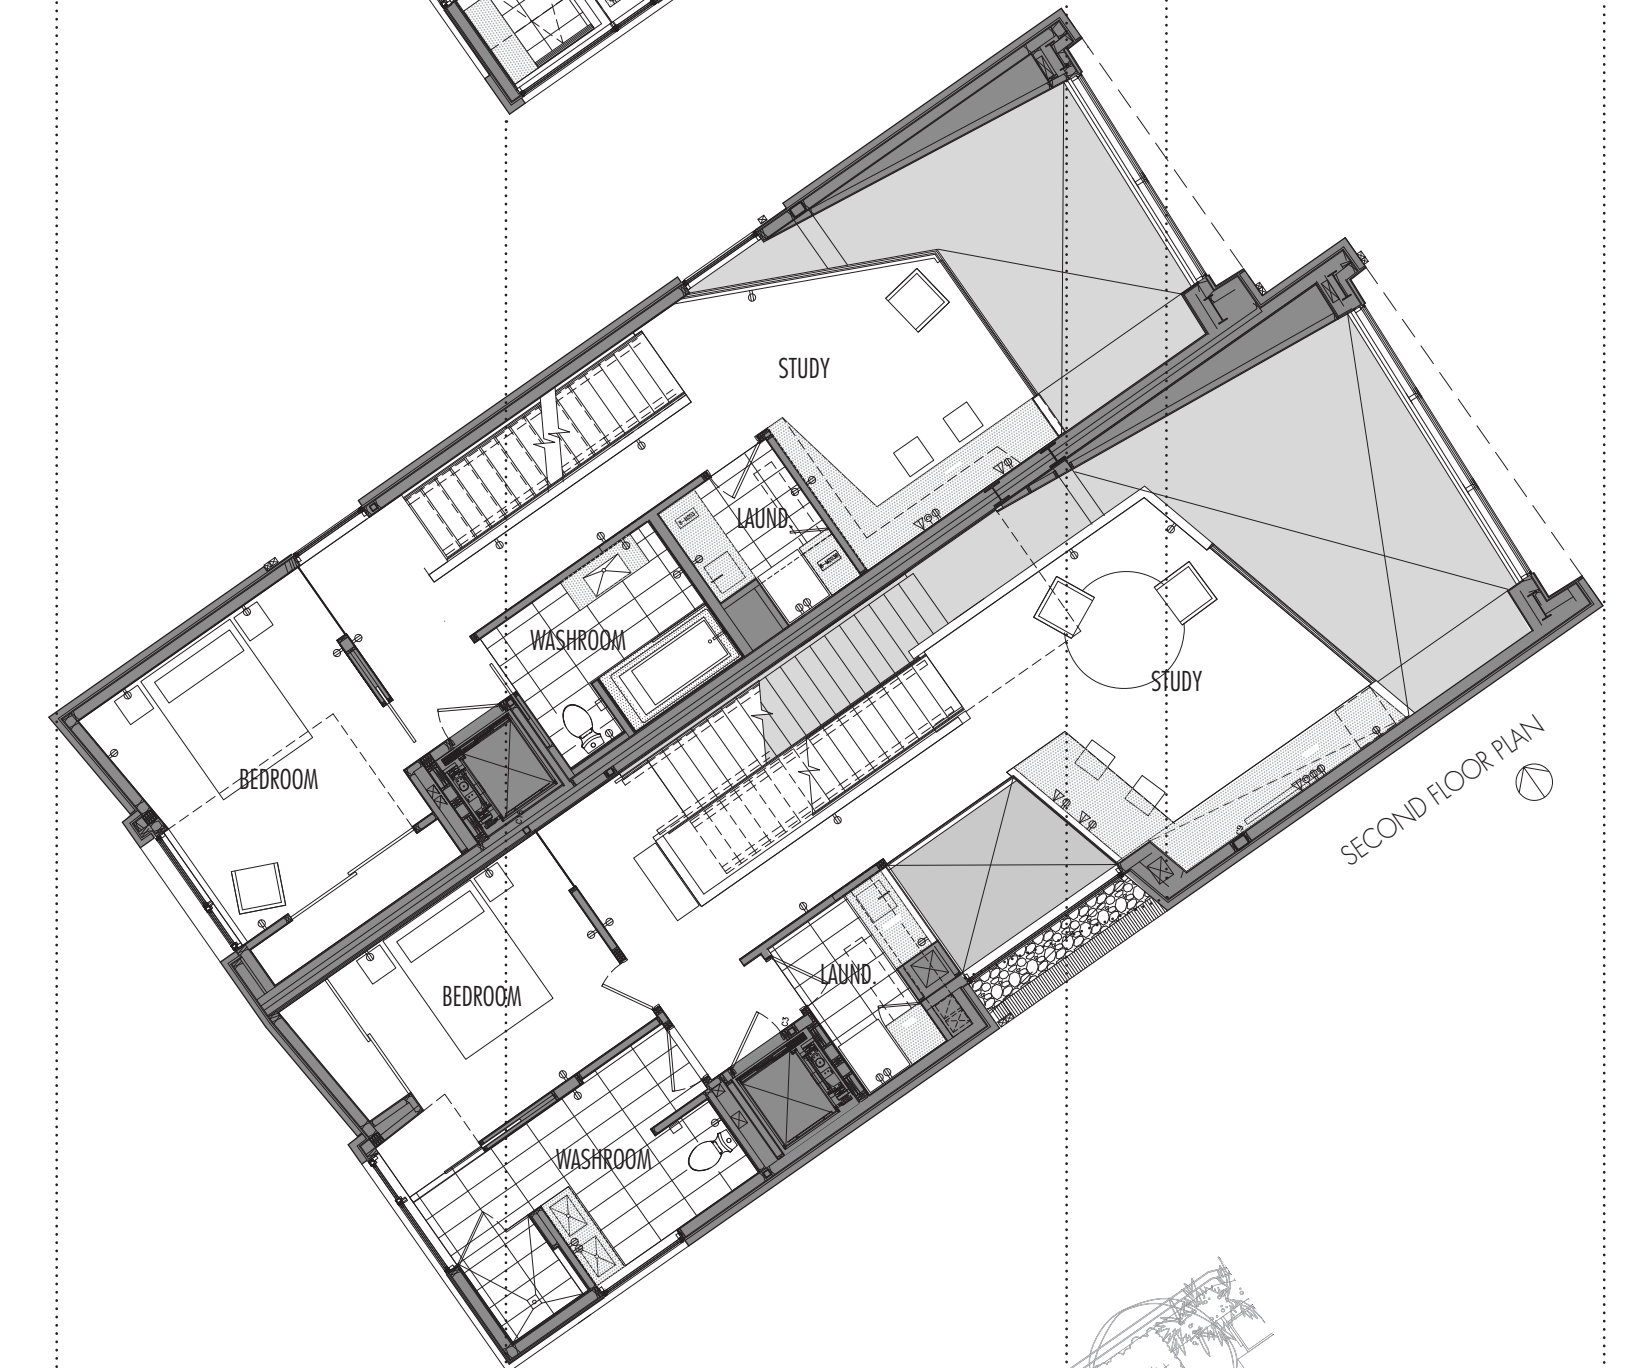

# RELMAR HOUSE(S)

architects luc bouliane

ARCHITECTURALS

VIEW TO MEZZANINE/STUDY

VIEW THROUGH ATRIUM

DOUBLE STAIR AT BRIDGE

WALL TEXTURE

ATRIUM / VASCULAR DIAGRAM

VIEW FROM ENTRY