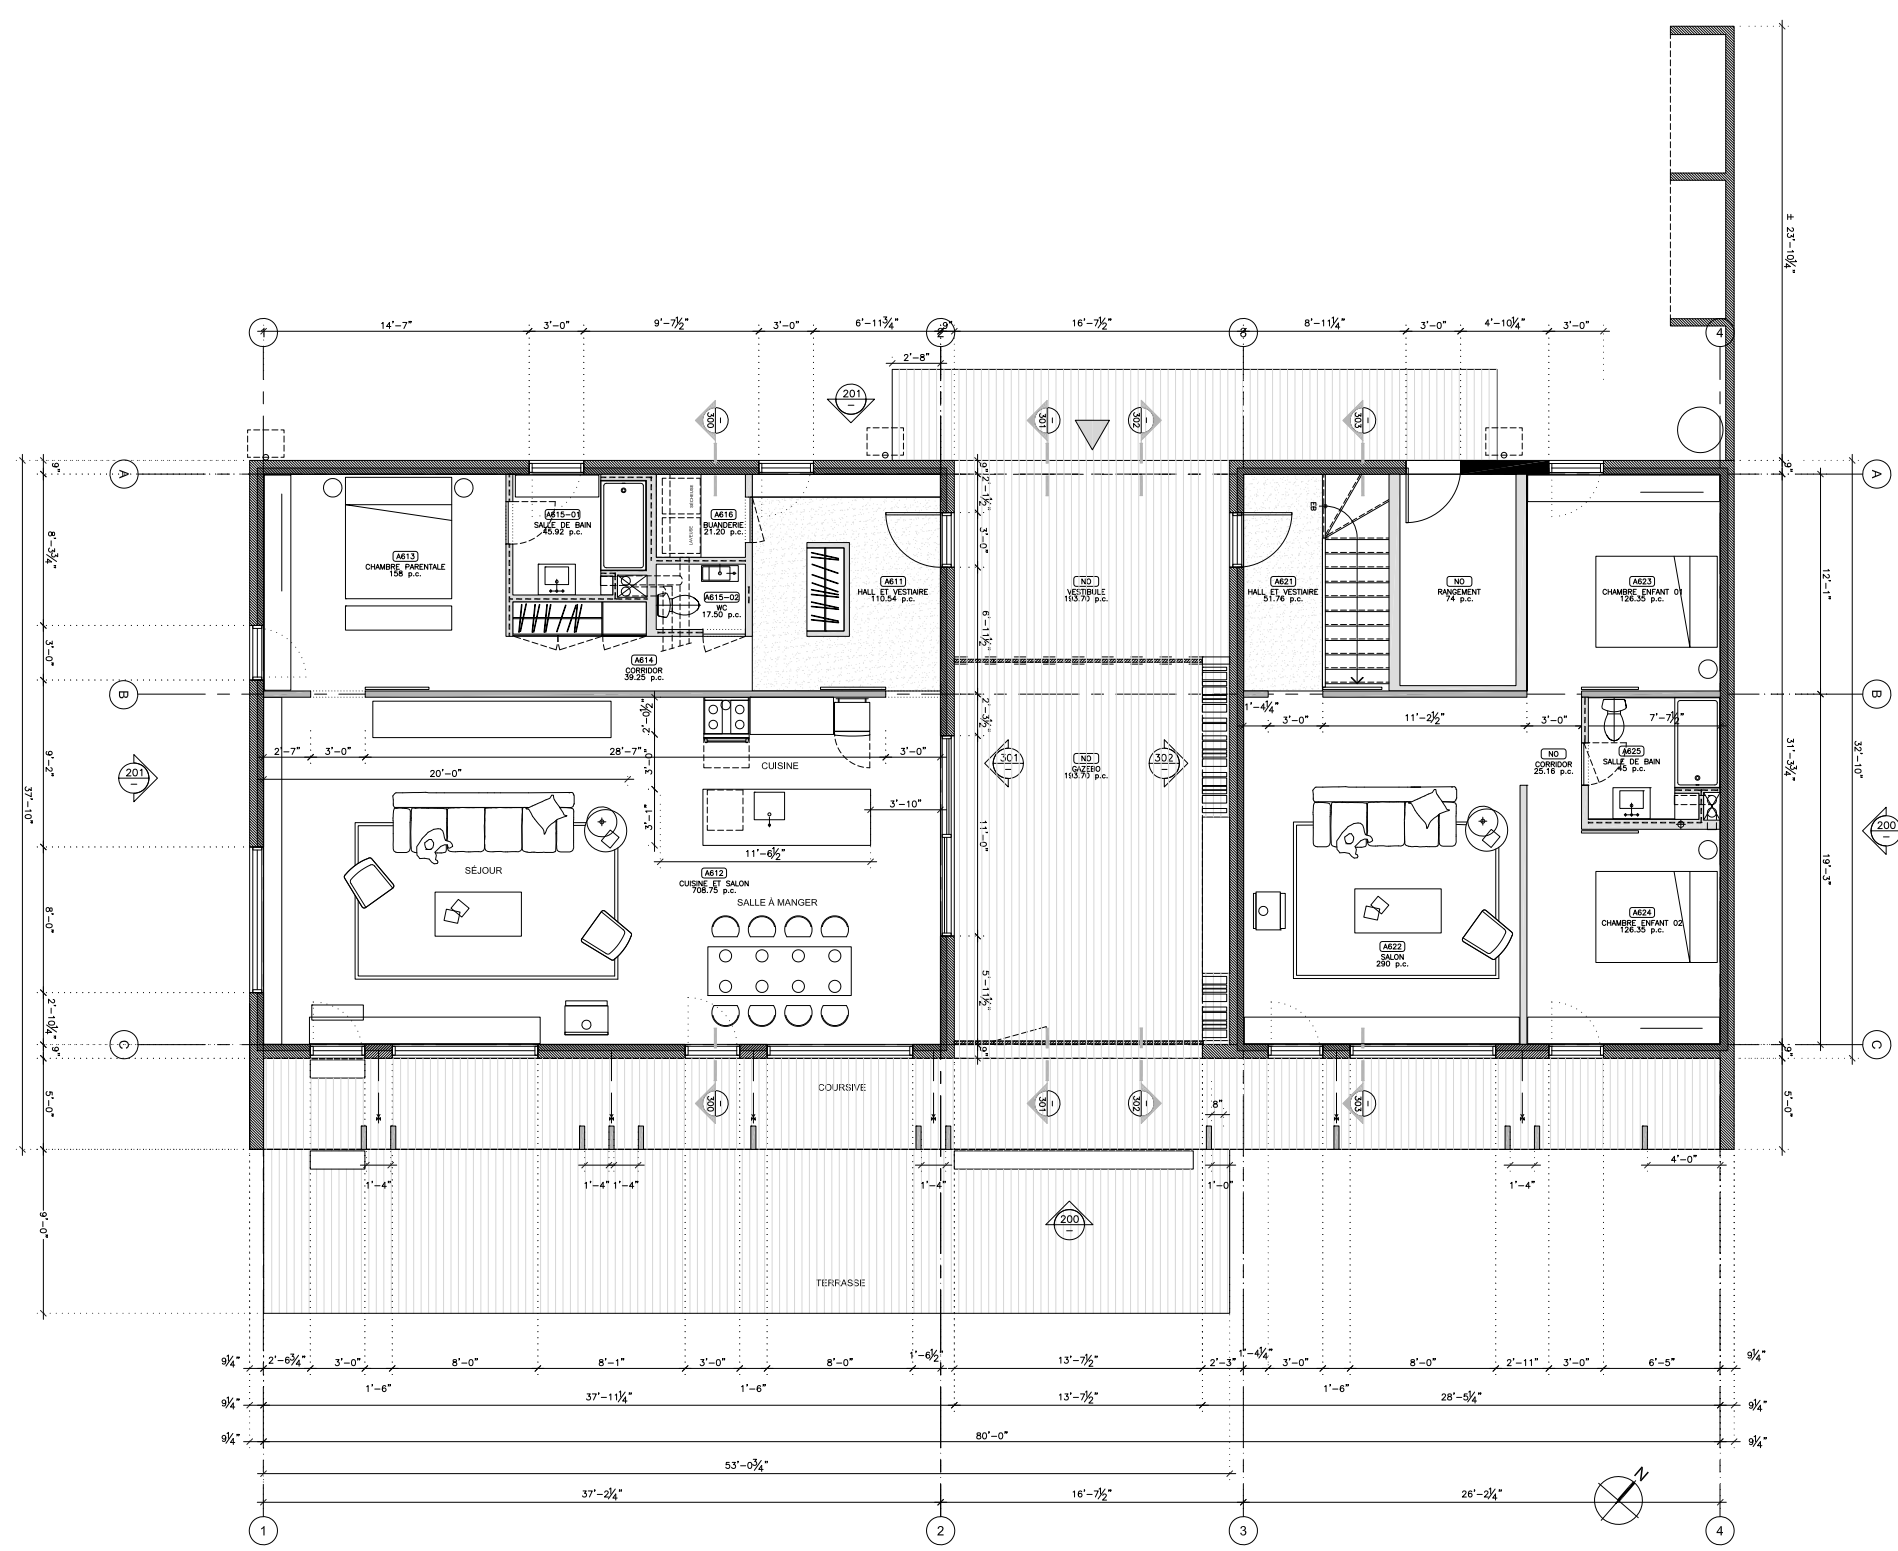

Chalet FORESTIER

Frelighsburg, Québec, Canada

Ground floor plan

Section

Photo credits : Frédéric Lefebvre, Frédéric Bouchard & atelier barda

Sacré POTAGER

International Garden Festival
Reford Garden, Grand-Métis, Québec, Canada

1.

REFERENCES

1. Illustration of one of the votive candles of the garden
2. Axonometric diagram of the garden
3. Exploded axonometric diagram of the chapel-like structure
4. Oratoire Saint-Sebastien, France
5. Montreal market muskmelon, 1935
6. Conceptual model