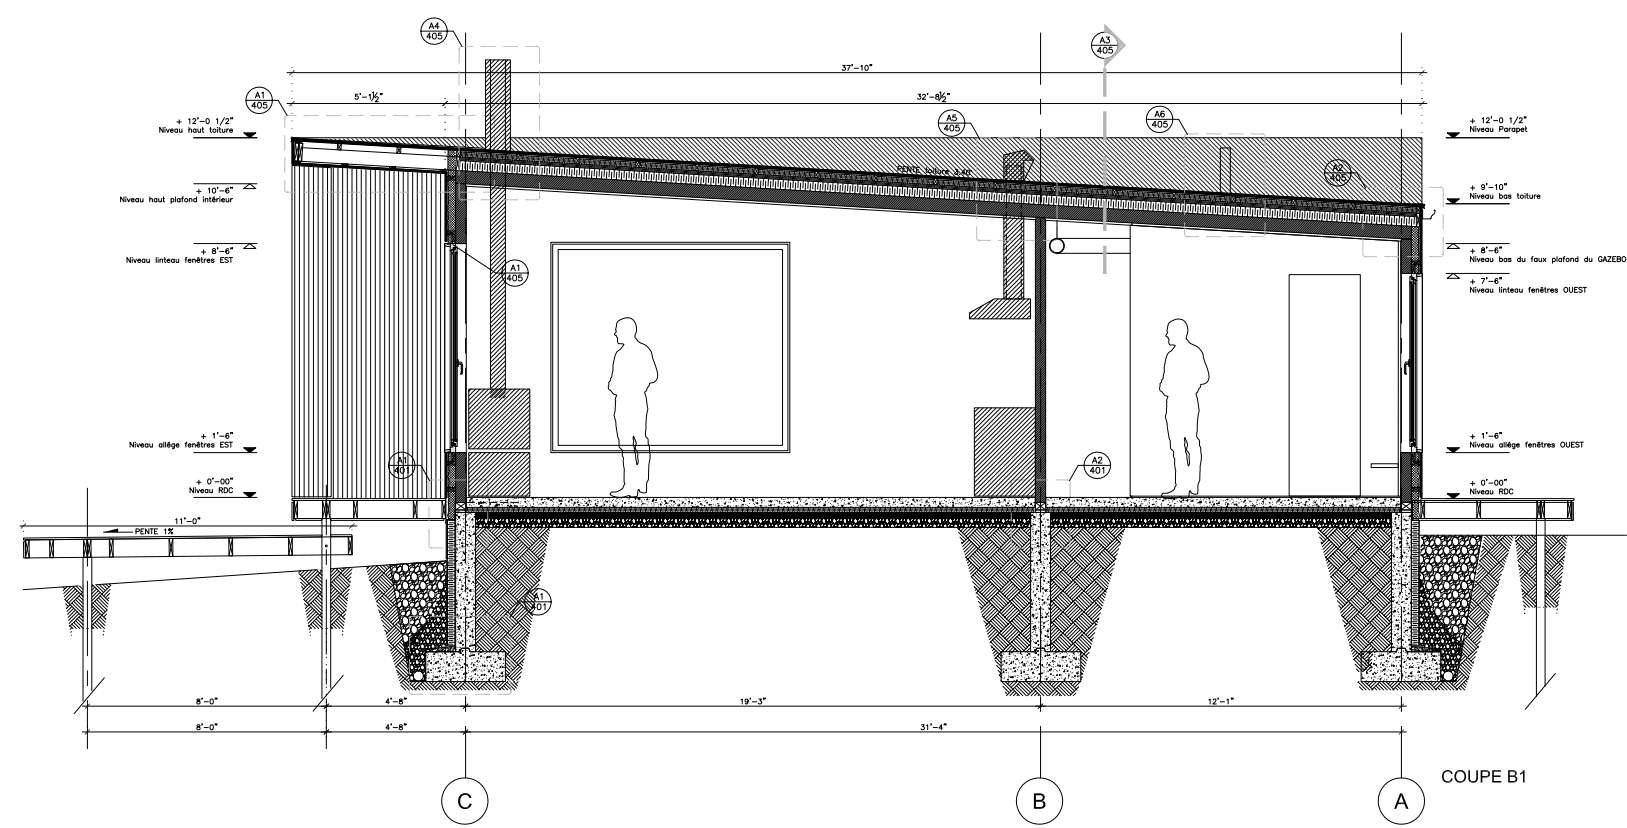

Chalet FORESTIER

Frelighsburg, Québec, Canada

Ground floor plan

Section

Photo credits : Frédéric Lefebvre, Frédéric Bouchard & atelier barda

Sacré POTAGER

International Garden Festival
Reford Garden, Grand-Métis, Québec, Canada

1.

REFERENCES

1. Illustration of one of the votive candles of the garden
2. Axonometric diagram of the garden
3. Exploded axonometric diagram of the chapel-like structure
4. Oratoire Saint-Sebastien, France
5. Montreal market muskmelon, 1935
6. Conceptual model