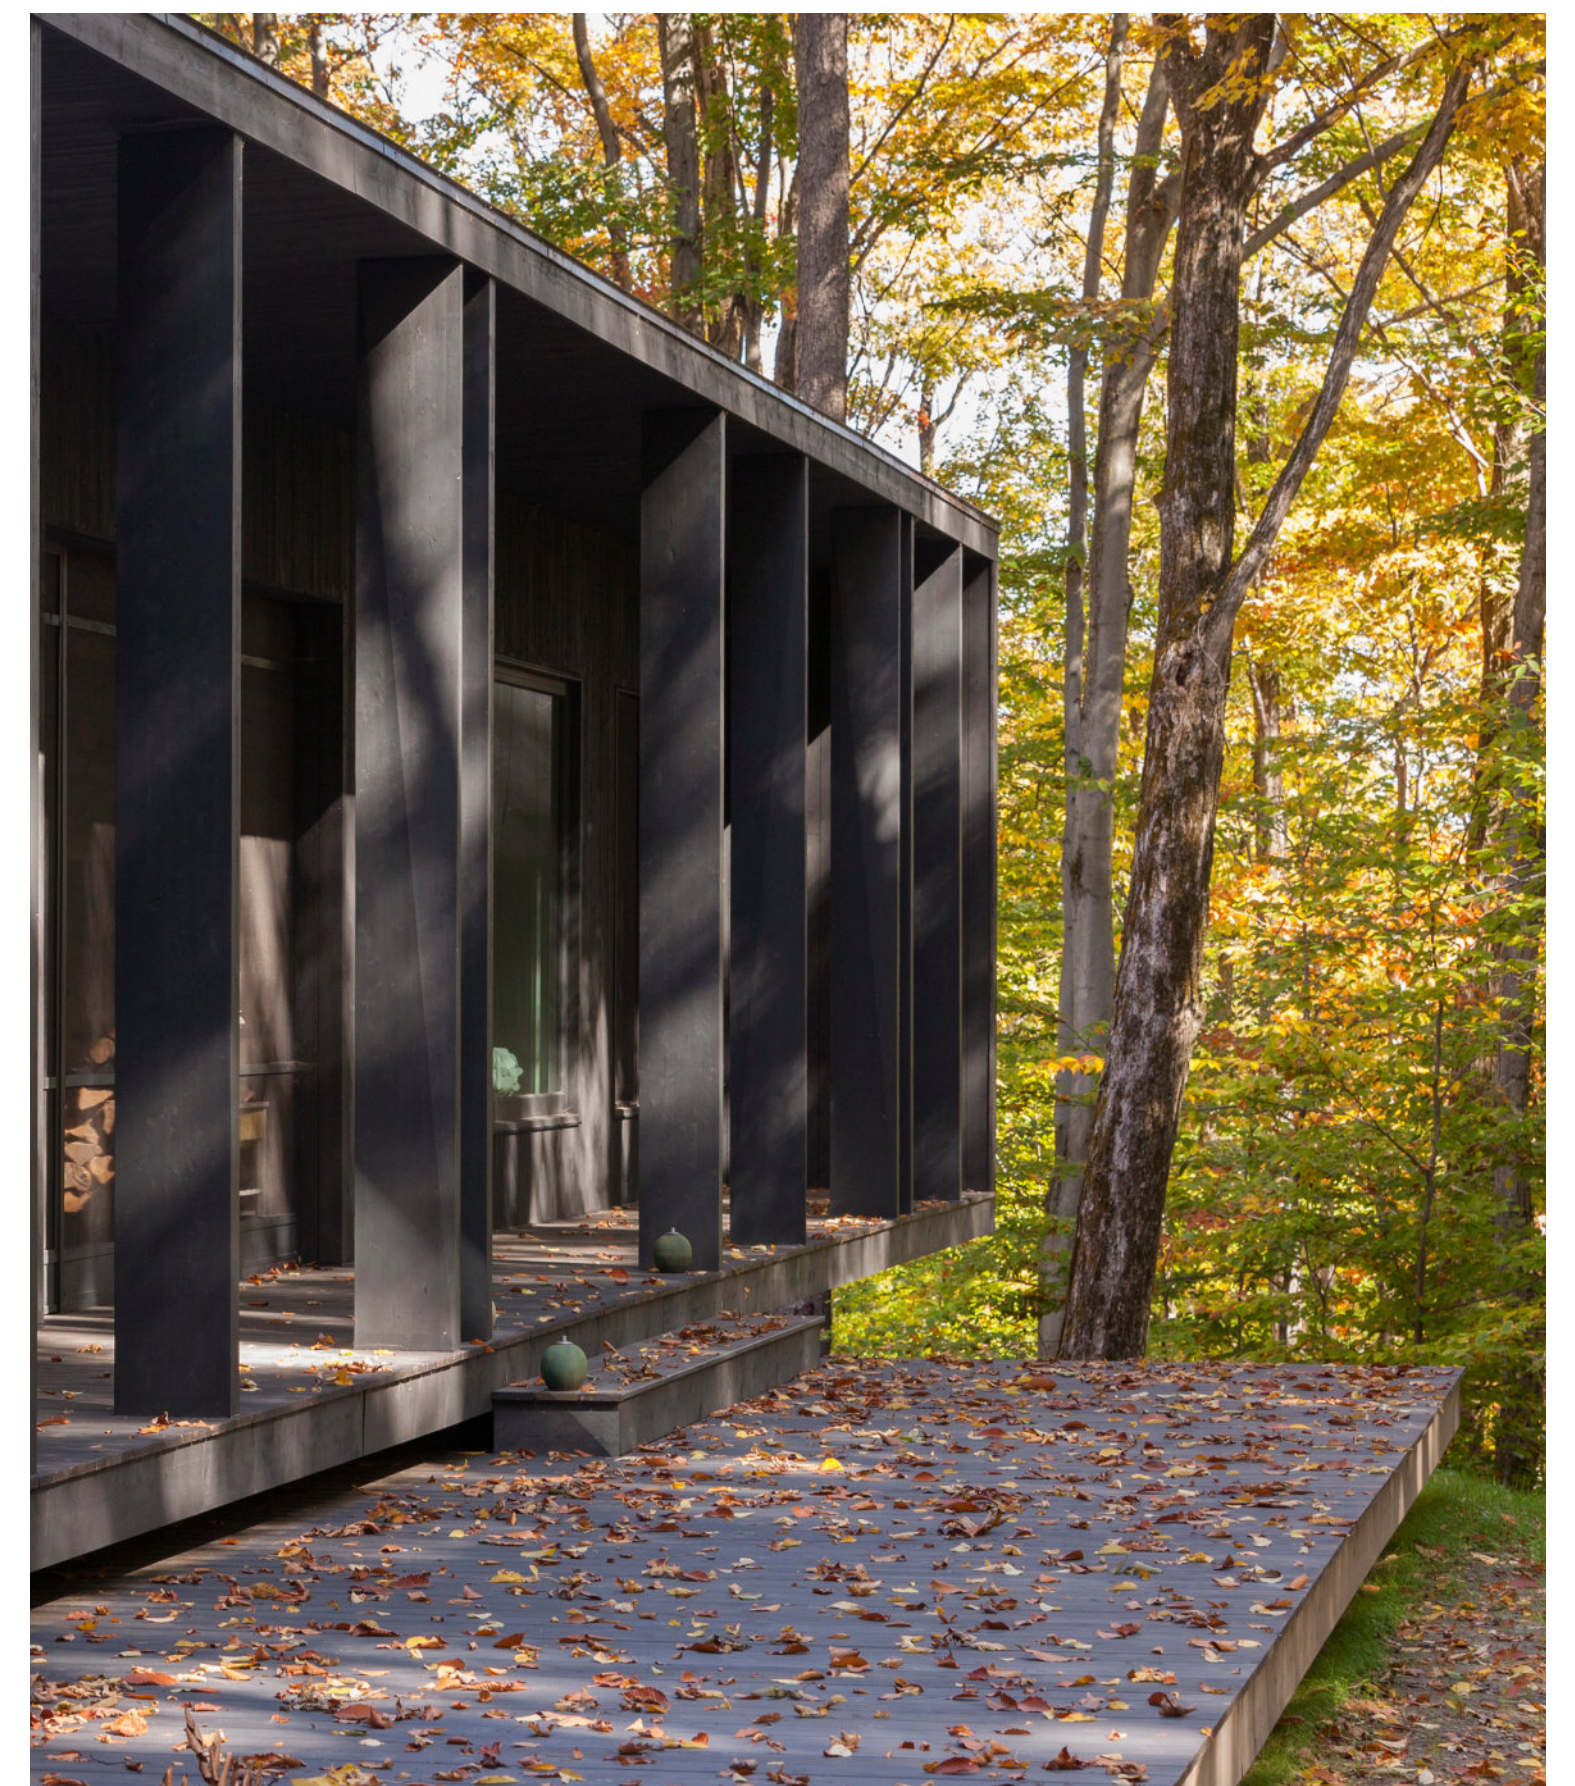

Chalet FORESTIER

Frelighsburg, Québec, Canada

Ground floor plan

Section

Photo credits : Frédéric Lefebvre, Frédéric Bouchard & atelier barda

Sacré POTAGER

International Garden Festival
Reford Garden, Grand-Métis, Québec, Canada

1.

REFERENCES

1. Illustration of one of the votive candles of the garden
2. Axonometric diagram of the garden
3. Exploded axonometric diagram of the chapel-like structure
4. Oratoire Saint-Sebastien, France
5. Montreal market muskmelon, 1935
6. Conceptual model