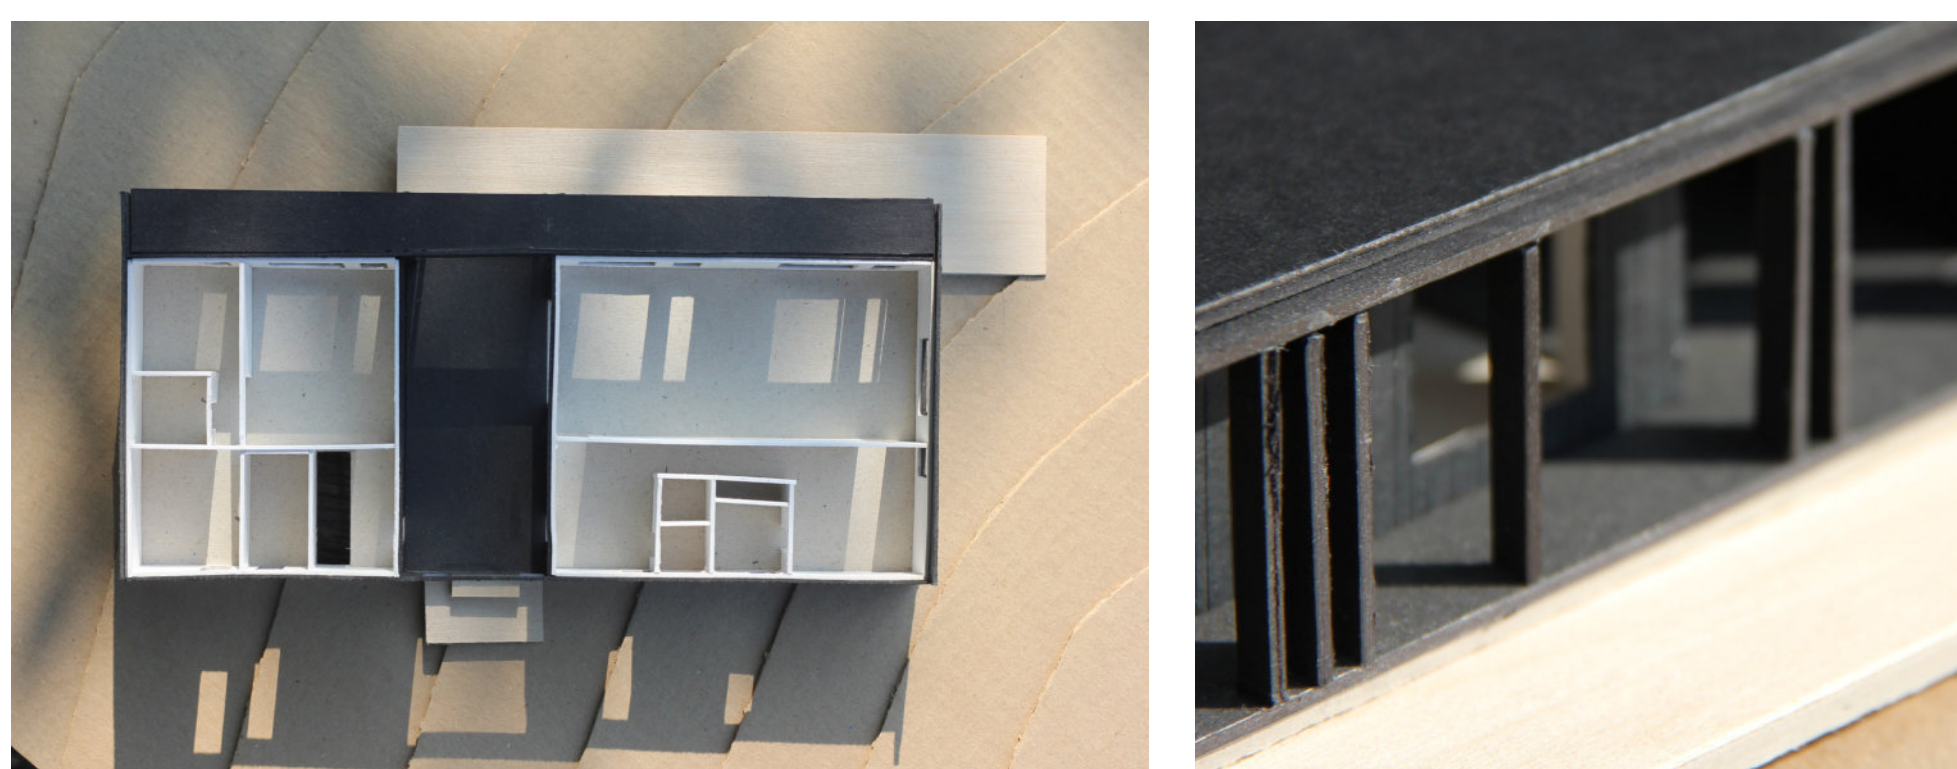

Chalet FORESTIER

Frelighsburg, Québec, Canada

Ground floor plan

Section

Photo credits : Frédéric Lefebvre, Frédéric Bouchard & atelier barda

Sacré POTAGER

International Garden Festival
Reford Garden, Grand-Métis, Québec, Canada

1.

REFERENCES

1. Illustration of one of the votive candles of the garden
2. Axonometric diagram of the garden
3. Exploded axonometric diagram of the chapel-like structure
4. Oratoire Saint-Sebastien, France
5. Montreal market muskmelon, 1935
6. Conceptual model