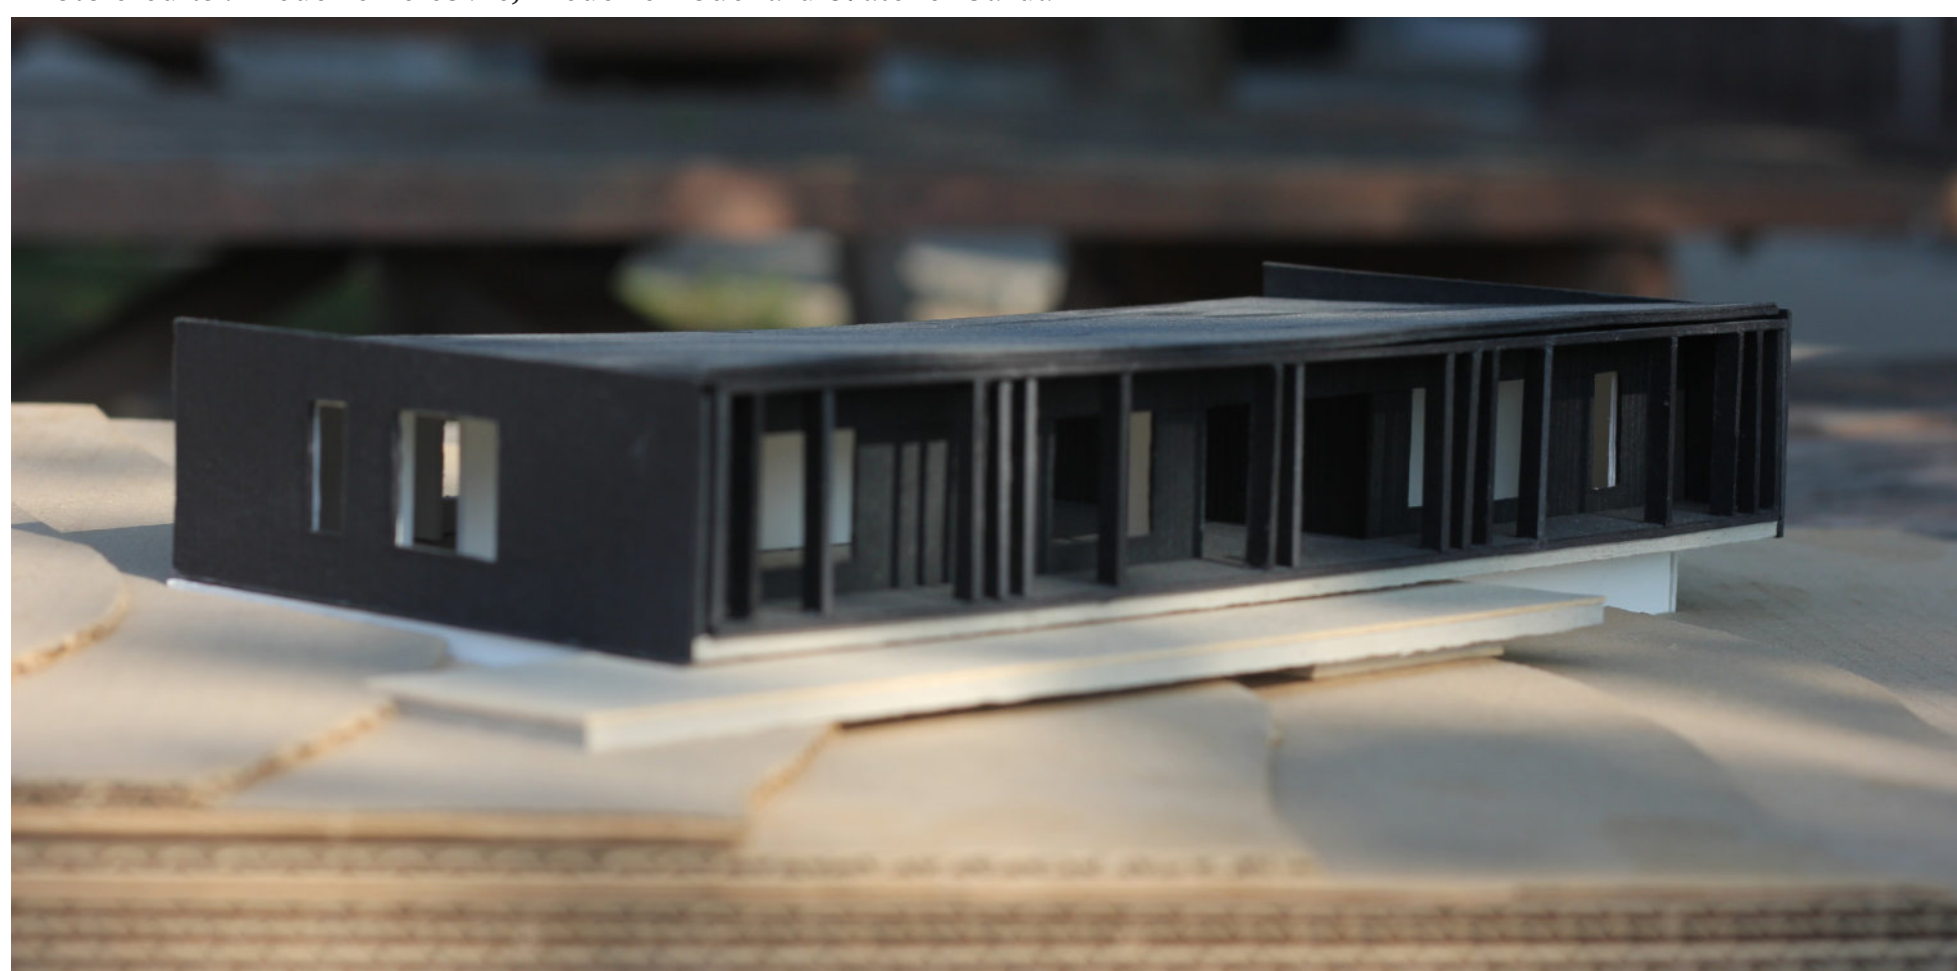

Chalet FORESTIER

Frelighsburg, Québec, Canada

Ground floor plan

Section

Photo credits : Frédéric Lefebvre, Frédéric Bouchard & atelier barda

Sacré POTAGER

International Garden Festival
Reford Garden, Grand-Métis, Québec, Canada

1.

REFERENCES

1. Illustration of one of the votive candles of the garden
2. Axonometric diagram of the garden
3. Exploded axonometric diagram of the chapel-like structure
4. Oratoire Saint-Sebastien, France
5. Montreal market muskmelon, 1935
6. Conceptual model