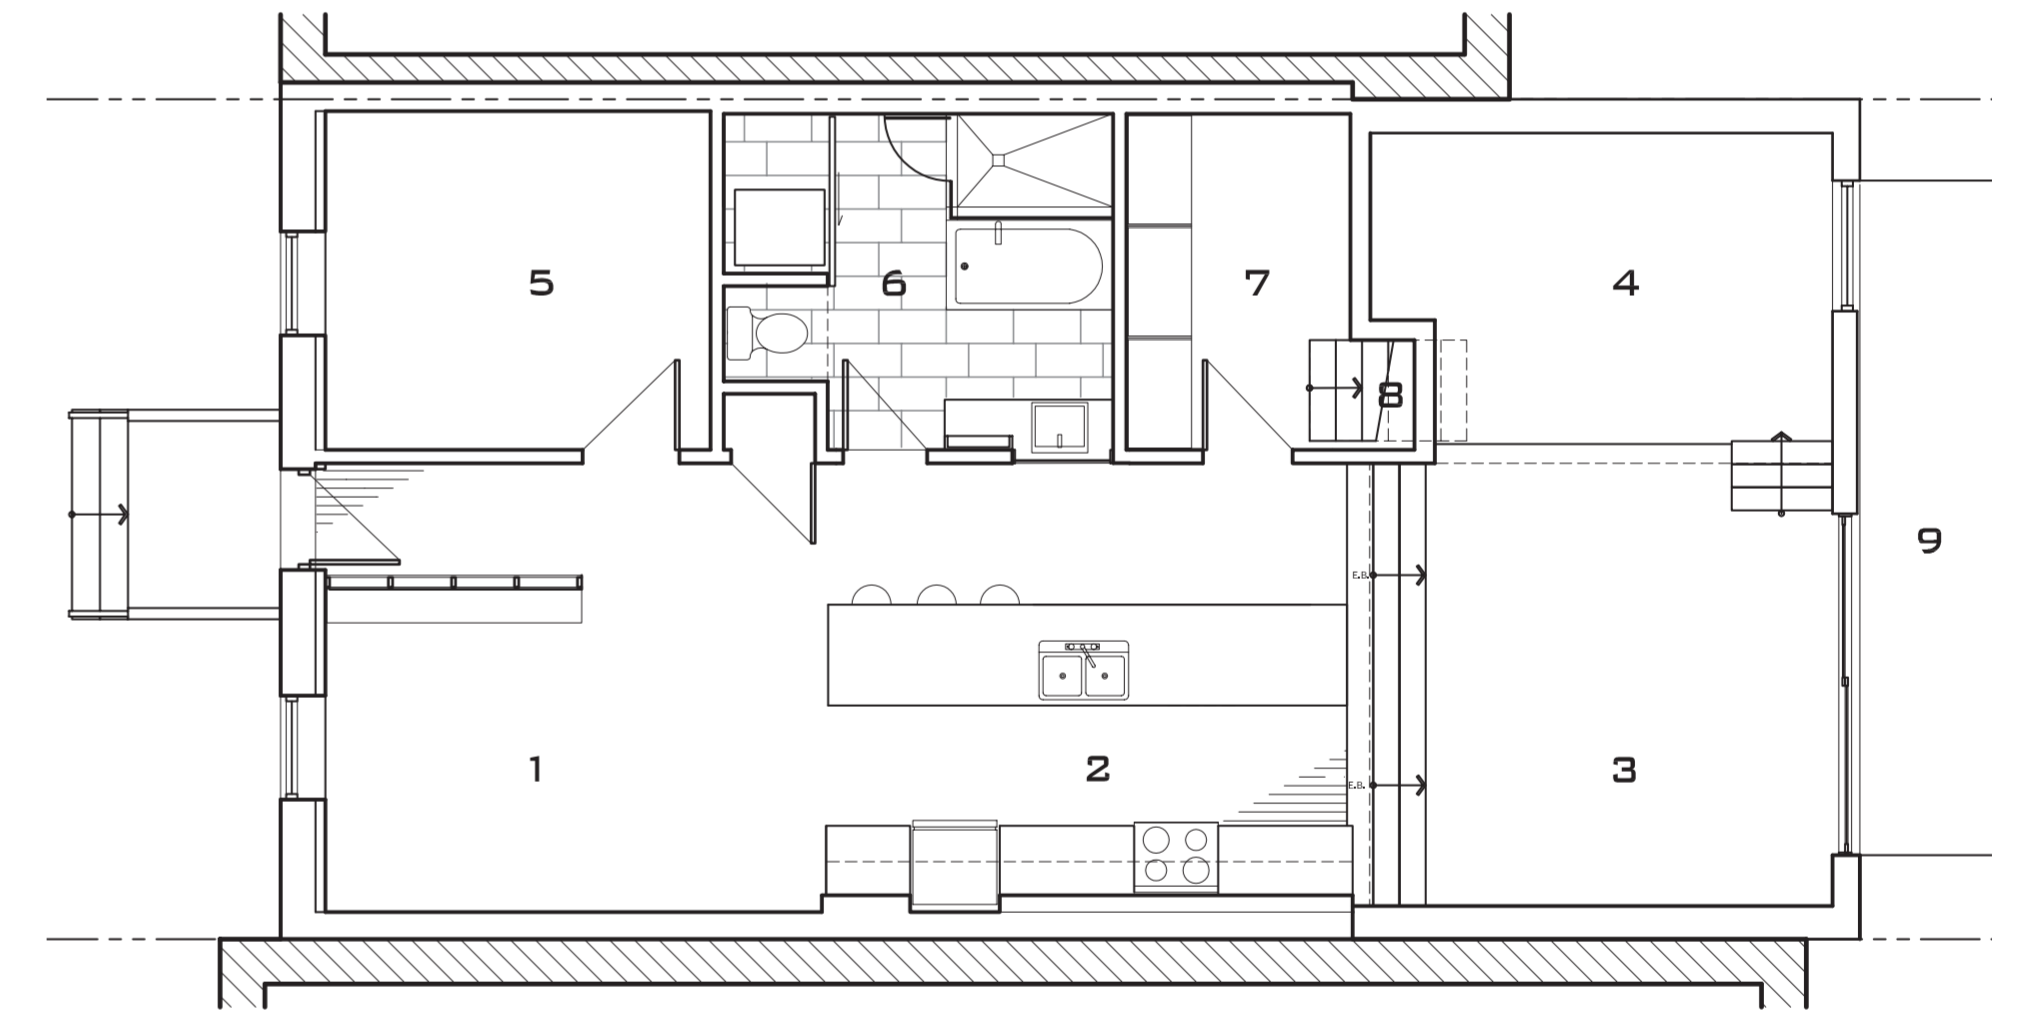

_naturehumaine

PROJECT

**De La Congregation
Residence**

DATA

Location : rue de la Congrégation, Montréal

Area : 200 m²

Type : Single family house - New construction

1.LIVING ROOM 2.DINING ROOM 3.KITCHEN 4.WC 5.CLOAKROOM 6.GARAGE 7.MECHANICAL ROOM 8.EXTERIOR TERRACE
9.GARDEN 10.MASTER BEDROOM 11.SERVICE ROOM 12.BATHROOM 13.BEDROOM 14.STUDIO

_naturehumaine

PROJECT

St-Hubert Residence

DATA

Location : rue St-Hubert, Montréal

Area : 122 m²

Type : Single family house - Extension and remodeling

BACKYARD ELEVATION BEFORE THE RENOVATIONS

1. MUSIC ROOM 2. KITCHEN 3. DINING ROOM 4. LIVING ROOM 5. BEDROOM
6. BATHROOM 7. WALK-IN 8. MASTER BEDROOM 9. EXTERIOR TERRACE