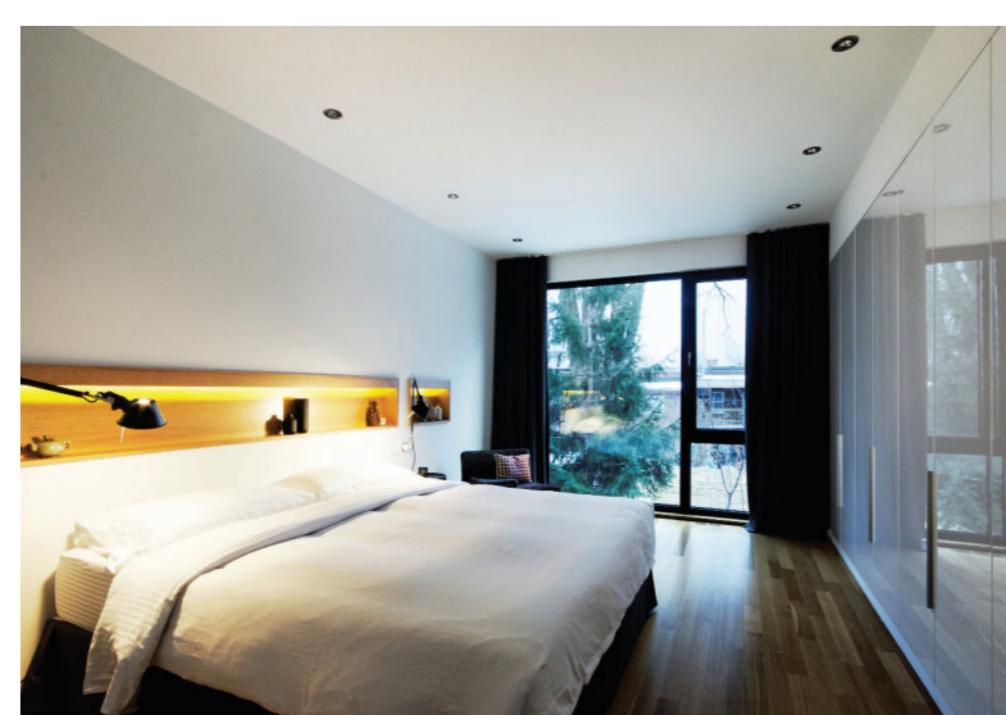

_naturehumaine

PROJECT

**De La Congregation
Residence**

DATA

Location : rue de la Congrégation, Montréal

Area : 200 m²

Type : Single family house - New construction

1.LIVING ROOM 2.DINING ROOM 3.KITCHEN 4.WC 5.CLOAKROOM 6.GARAGE 7.MECHANICAL ROOM 8.EXTERIOR TERRACE
9.GARDEN 10.MASTER BEDROOM 11.SERVICE ROOM 12.BATHROOM 13.BEDROOM 14.STUDIO