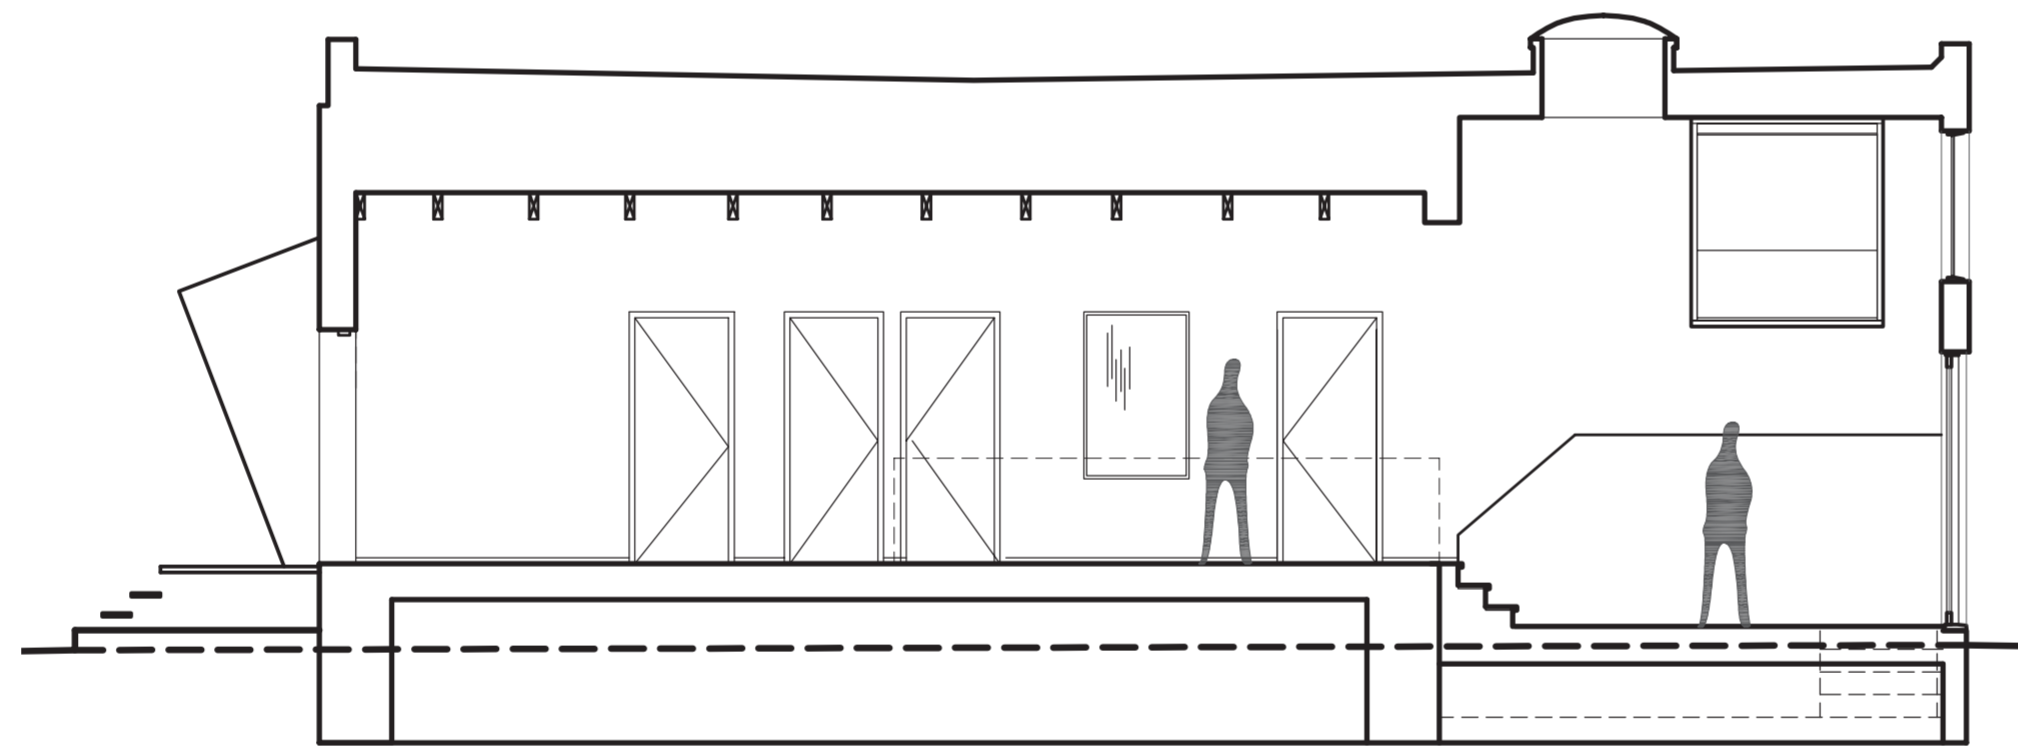

_naturehumaine

PROJECT

**De La Congregation
Residence**

DATA

Location : rue de la Congrégation, Montréal

Area : 200 m²

Type : Single family house - New construction

1.LIVING ROOM 2.DINING ROOM 3.KITCHEN 4.WC 5.CLOAKROOM 6.GARAGE 7.MECHANICAL ROOM 8.EXTERIOR TERRACE
9.GARDEN 10.MASTER BEDROOM 11.SERVICE ROOM 12.BATHROOM 13.BEDROOM 14.STUDIO

_naturehumaine

PROJECT

St-Hubert Residence

DATA

Location : rue St-Hubert, Montréal

Area : 122 m²

Type : Single family house - Extension and remodeling

BACKYARD ELEVATION BEFORE THE RENOVATIONS

1. MUSIC ROOM 2. KITCHEN 3. DINING ROOM 4. LIVING ROOM 5. BEDROOM
6. BATHROOM 7. WALK-IN 8. MASTER BEDROOM 9. EXTERIOR TERRACE