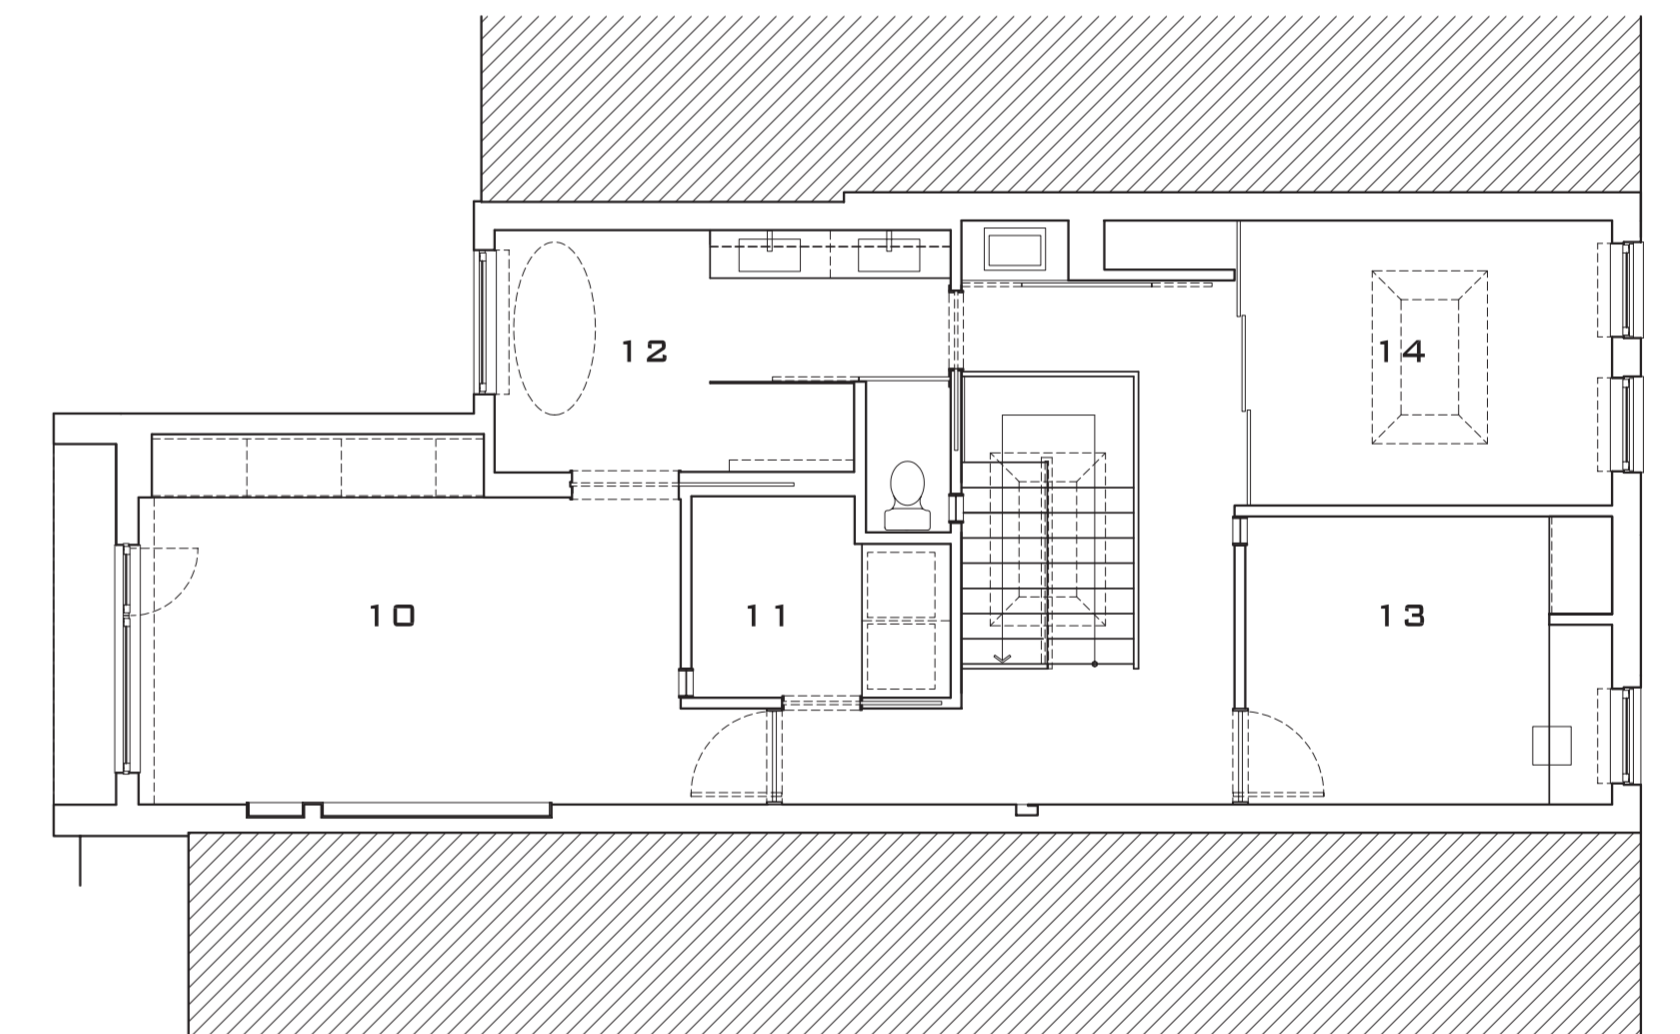

_naturehumaine

PROJECT

**De La Congregation
Residence**

DATA

Location : rue de la Congrégation, Montréal

Area : 200 m²

Type : Single family house - New construction

1.LIVING ROOM 2.DINING ROOM 3.KITCHEN 4.WC 5.CLOAKROOM 6.GARAGE 7.MECHANICAL ROOM 8.EXTERIOR TERRACE
9.GARDEN 10.MASTER BEDROOM 11.SERVICE ROOM 12.BATHROOM 13.BEDROOM 14.STUDIO

_naturehumaine

PROJECT

St-Hubert Residence

DATA

Location : rue St-Hubert, Montréal

Area : 122 m²

Type : Single family house - Extension and remodeling

BACKYARD ELEVATION BEFORE THE RENOVATIONS

1. MUSIC ROOM 2. KITCHEN 3. DINING ROOM 4. LIVING ROOM 5. BEDROOM
6. BATHROOM 7. WALK-IN 8. MASTER BEDROOM 9. EXTERIOR TERRACE