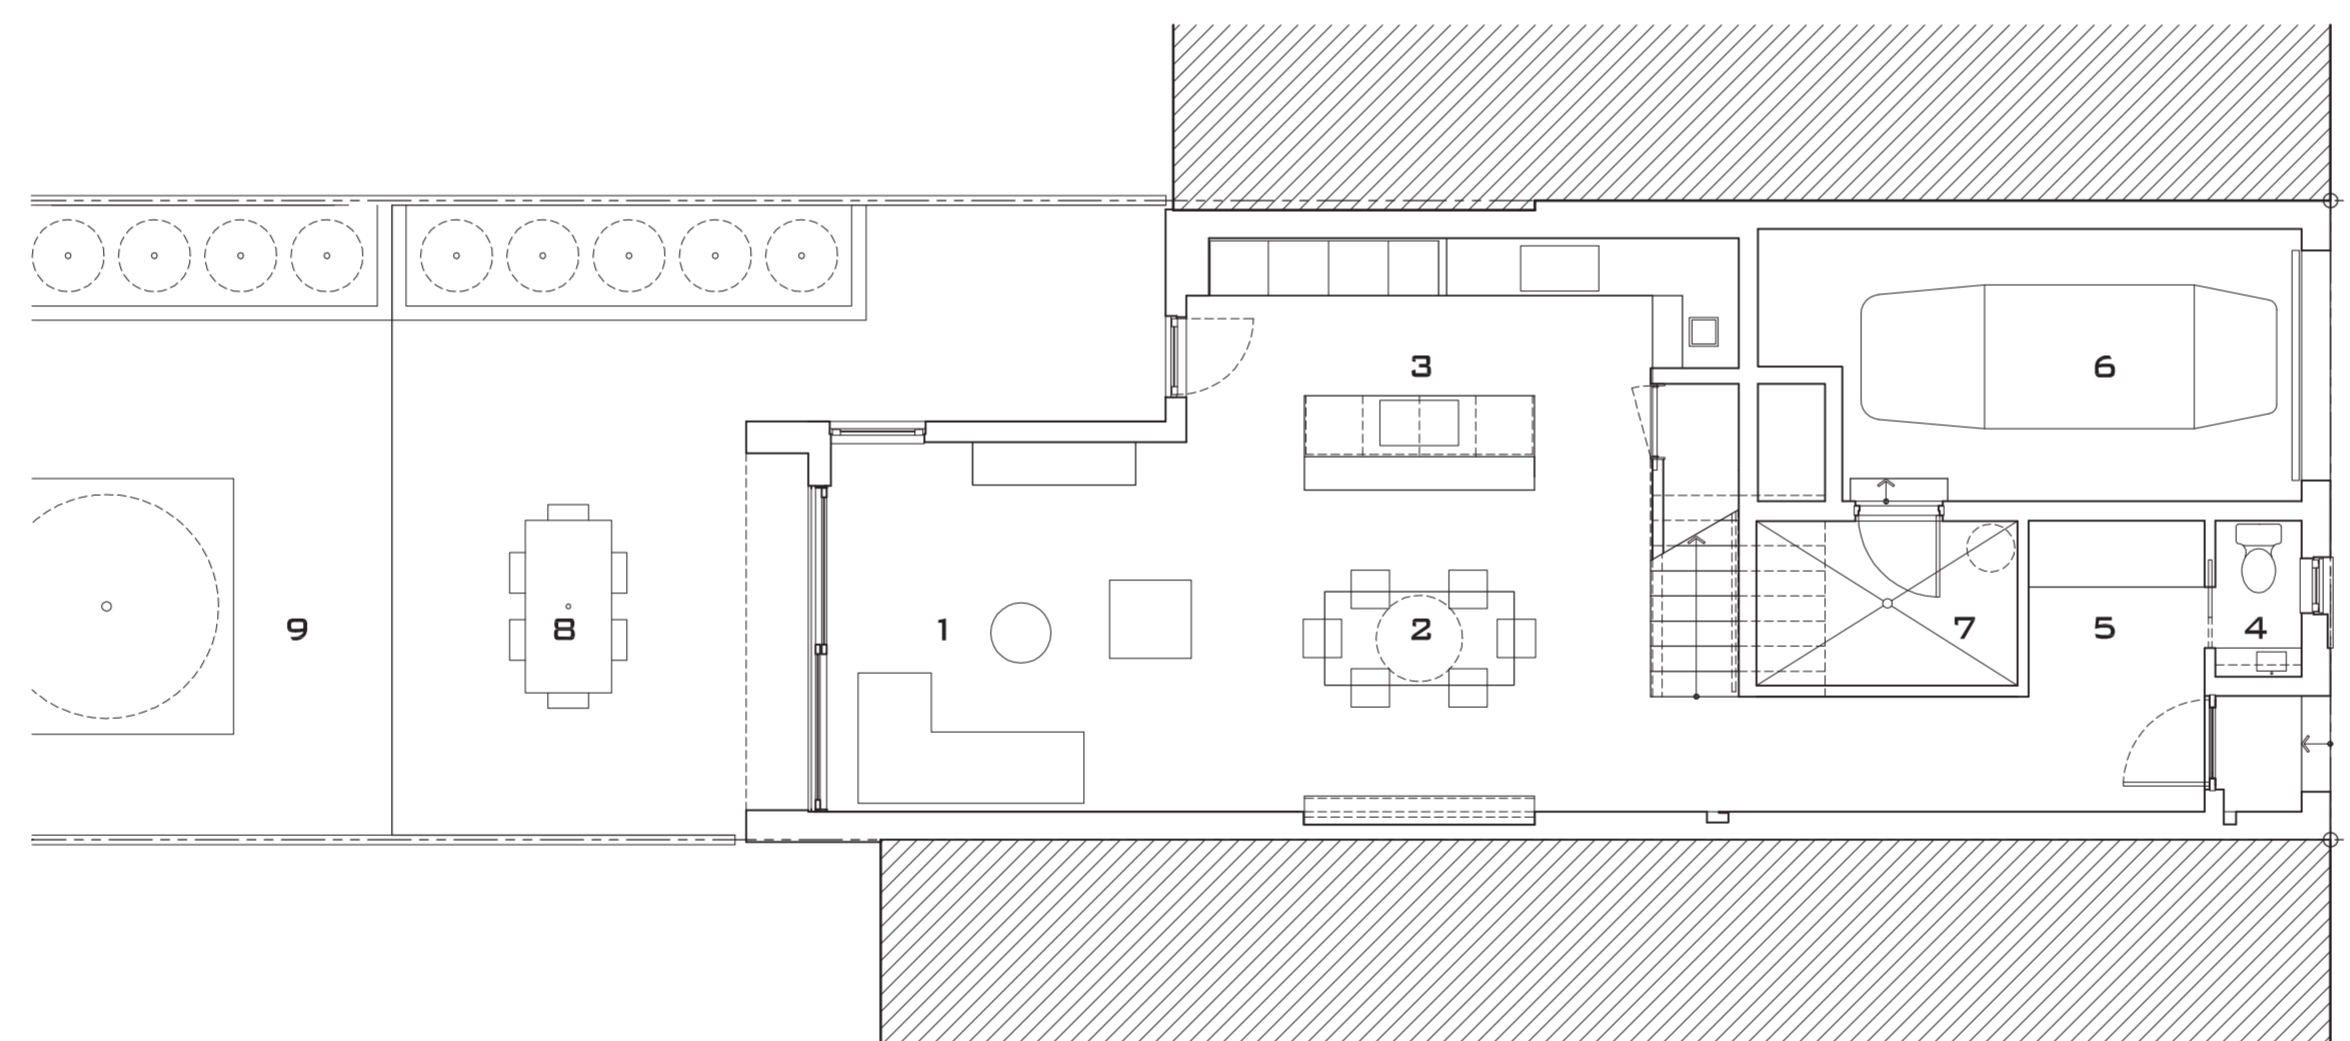

_naturehumaine

PROJECT

**De La Congregation
Residence**

DATA

Location : rue de la Congrégation, Montréal

Area : 200 m²

Type : Single family house - New construction

1.LIVING ROOM 2.DINING ROOM 3.KITCHEN 4.WC 5.CLOAKROOM 6.GARAGE 7.MECHANICAL ROOM 8.EXTERIOR TERRACE
9.GARDEN 10.MASTER BEDROOM 11.SERVICE ROOM 12.BATHROOM 13.BEDROOM 14.STUDIO

_naturehumaine

PROJECT

St-Hubert Residence

DATA

Location : rue St-Hubert, Montréal

Area : 122 m²

Type : Single family house - Extension and remodeling

BACKYARD ELEVATION BEFORE THE RENOVATIONS

1. MUSIC ROOM 2. KITCHEN 3. DINING ROOM 4. LIVING ROOM 5. BEDROOM
6. BATHROOM 7. WALK-IN 8. MASTER BEDROOM 9. EXTERIOR TERRACE