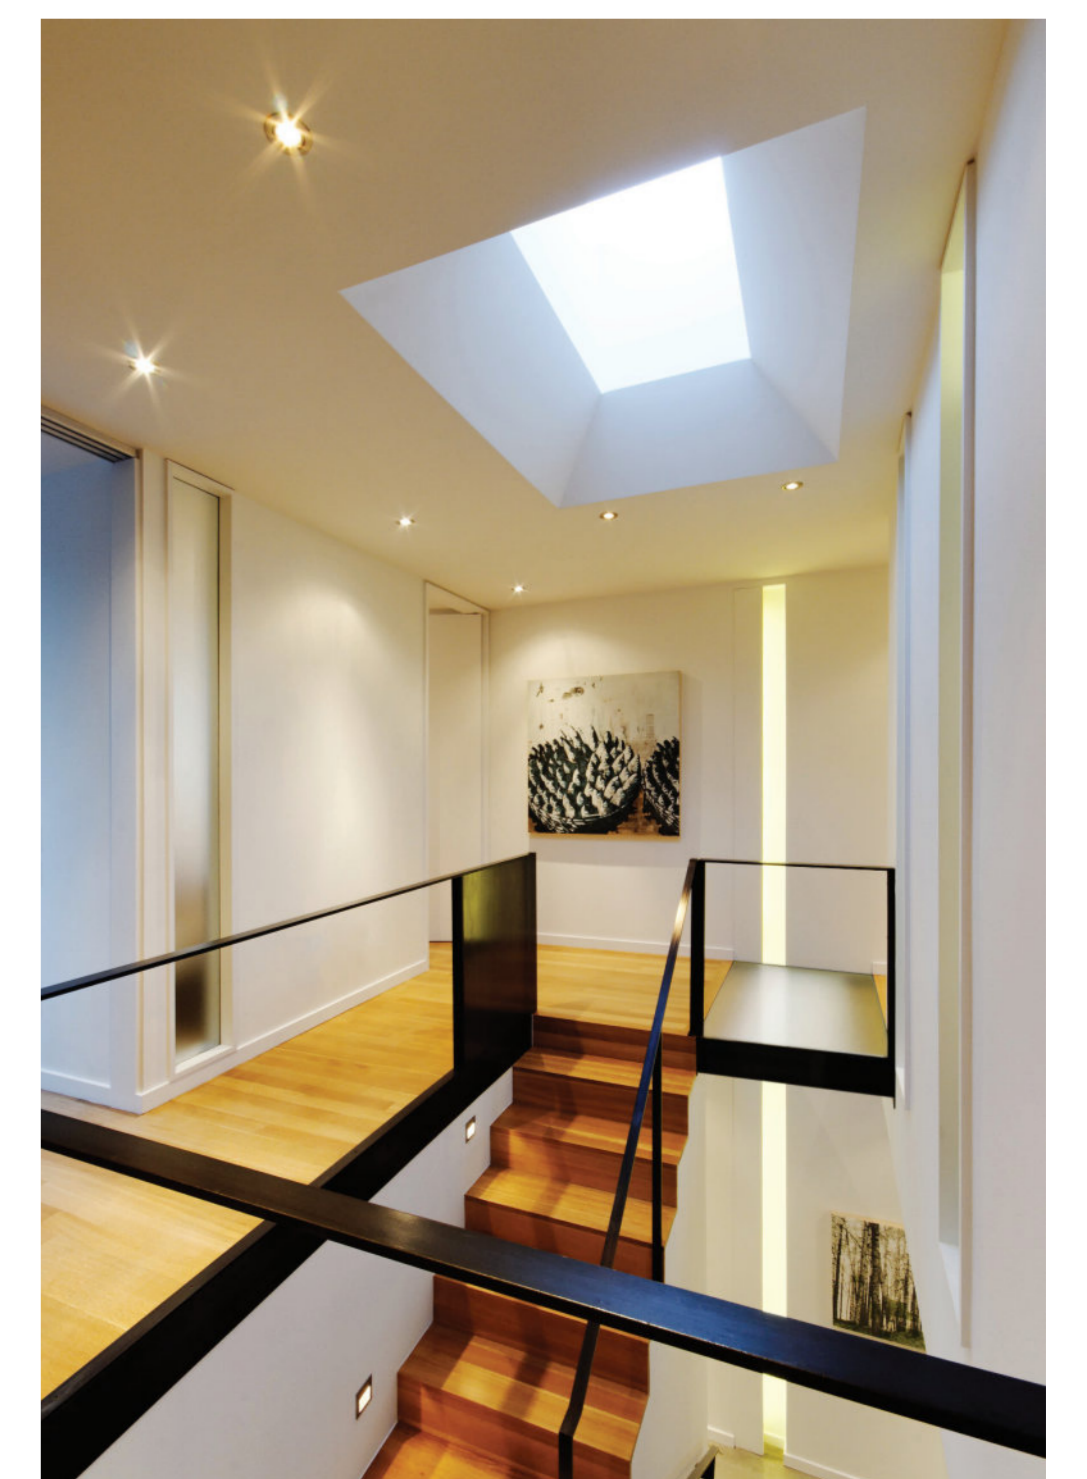

_naturehumaine

PROJECT

**De La Congregation
Residence**

DATA

Location : rue de la Congrégation, Montréal

Area : 200 m²

Type : Single family house - New construction

1.LIVING ROOM 2.DINING ROOM 3.KITCHEN 4.WC 5.CLOAKROOM 6.GARAGE 7.MECHANICAL ROOM 8.EXTERIOR TERRACE
9.GARDEN 10.MASTER BEDROOM 11.SERVICE ROOM 12.BATHROOM 13.BEDROOM 14.STUDIO